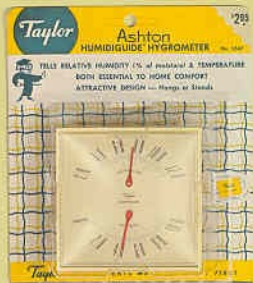

5547
$2.95

2700 TAYLOR CLEAR-VU RAIN GAGE

2700M Same in metric scale. $4.95

5534 COMFORTGUIDE® HYGROMETER

Handsome brown plastic case, 5 1/2" x 3 1/2". Range 40° to 120°F. Revolving humidity table, requiring no separate tables for relative humidity determination. Boxed with spare wicks and instructions, 8 ozs.

5534A Tube and Scale for 5534 . . . . . $2.50

5534N Water Cistern for 5534 . . . . . $1.00

57535 Wicks for 5534, 12 to pkg. . . $1.50 Pkg.

5546 ASHTON HUMIDIGUIDE® HYGROMETER

Decorative gold finished dial shows humidity and temperature. White plastic case, 3 1/2" square. Hangs or stands. Boxed, six per carton, 1 lb. 2 ozs.

5547 ASHTON HUMIDIGUIDE HYGROMETER
Same as above except blister carded, six per carton, 1 lb. 2 ozs.

5553 CERAMIC HUMIDIGUIDE HYGROMETER