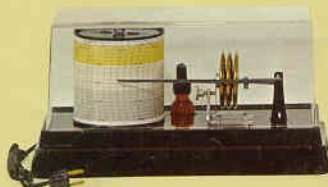

6450
$60.00