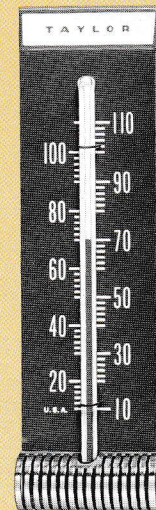

5458 Maximum-Minimum Thermometer. Gray case, 10 1/2" x 2 3/8". Magnet resets high and low. Range minus 40° to 120° F. Boxed, 14 ozs.

5458-C Same with Celsius (Centigrade) scale **\$12.95**

5459 Same as 5458, range minus 60°-120° F. **\$13.95**

• Proper Range Shipped to Suit Climate

• Temprite Thermometers Feature Large Easy to Read Figures, Baked Enamel Finish on Aluminum and Can't-Slip Tubes

*Trade Mark

MILLER THERMOMETER CO.
HARTFORD, MICHIGAN

*Trade Mark

5110
\$3.00

5132
\$1.69

5376
\$1.98

5140
\$1.49

5163
\$1.98

5152
\$5.28
(88¢ each)

5547
\$2.95