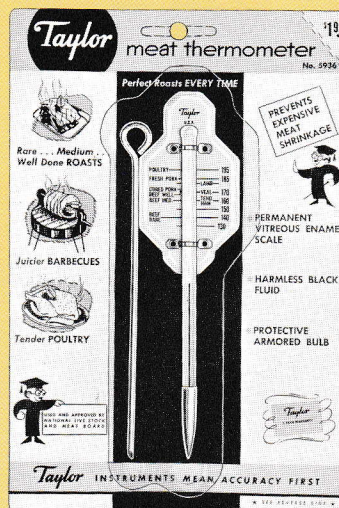

5913 Deep Frying Thermometer. Same as 5912, 5° divisions. Range 100°-400° F. **$3.98**

5921 OVEN-GUIDE* Thermometer. Stainless steel, 4 7/8" x 2 1/4". 10° divisions. Mercury-filled tube. Hangs or stands. Blister carded, six per carton, 1 lb. 2 ozs.

5923 Dial Refrigerator and Freezer Thermometer. Yellow enamel case, 2 1/2" high. Hangs or stands. Cold zones clearly marked. Blister carded, six per carton, 1 lb. 3 ozs.

5925 FREEZE-GUIDE* Thermometer. Rustproof, 4 7/8" x 1 1/4". Hangs or stands. Blister carded, six per carton, 15 ozs.

5931 Dial Oven Thermometer. Brown enamel case, for hanging or standing. 2 1/2" high. Blister carded, six per carton, 1 lb. 3 ozs.

5936 Meat Thermometer. Vitreous enamel scale, non-toxic filling, 6 3/4" long. Armored bulb, includes skewer. Blister carded, six per carton, 15 ozs.

5937 Armored Meat, Barbecue and Poultry Thermometer. Stainless steel, with Sabre-Tip, no skewer required. Non-toxic filling. 6 1/2" over-all. Blister carded, six per carton, 14 ozs.

5939 Dial Meat Thermometer. Stainless steel, waterproof, 2 3/4" x 5 1/2". Easy to read dial with red indicator. Blister carded, six per carton, 1 lb. 15 ozs.

5964 GRILL-GUIDE* Thermometer. For indoor-outdoor charcoal or radiant energy grilling. Stainless steel with heat resistant glass dome. Easy to read dial with lift-off hanger. Blister carded, six per carton, 1 lb. 9 ozs.

*Trade Mark

5936
$1.98