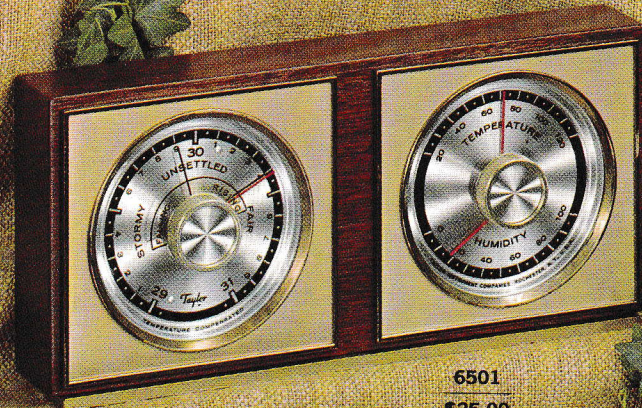

6501
$25.00