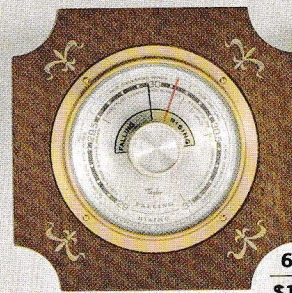

UNI/MAG MOVEMENT ORDINARY MOVEMENT

Taylor

BAROMETERS

6402
\$65.00

6401
\$25.00

6205
\$14.95

6404
\$9.95

6202
\$16.95

6403
\$27.50

6202 SHIP'S WHEEL STORMSCOPE* Barometer. Solid mahogany case, 6", with brass spokes and bezel. For wall. Weather forecasts on dial. Boxed, 1 lb. 7 ozs.

6205 CEPHEUS STORMSCOPE Barometer. Solid mahogany case, 6" square. For wall hanging. Brass bezel. Dial gives weather forecasts. Boxed, 1 lb. 5 ozs.