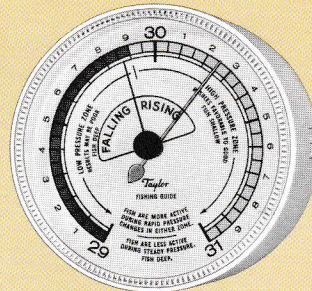

6203-F Same as 6203-C, for altitudes 0-14,000 feet . . . **\$12.50**

6203-CM Same as 6203-C, for altitudes 0-1800 meters. **\$12.50**

6203-FM Same as 6203-C, for altitudes 0-4200 meters. **\$12.50**

6206 Fisherman's Barometer. Indicates when fish are biting best. White plastic case 3 1/4". New UNI/MAG movement. For altitudes 0-10,000 feet. Boxed, 5 ozs.

*Trade Mark

5303

\$1.49

6203-C

\$12.50

2957

\$6.95

5280

\$2.50

6206

\$9.95

NEW 2909
\$28.84

NEW 2914
\$2.98

NEW 2912
\$1.98

NEW 2915
\$11.76

NEW 2913
\$2.50