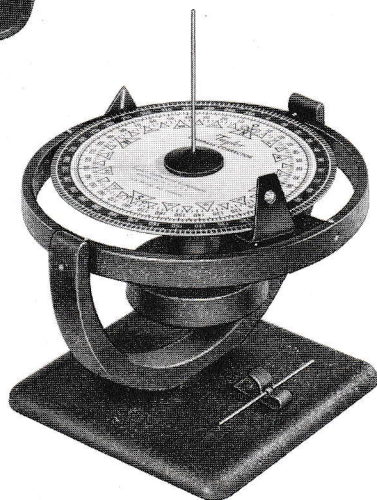

2965
\$15.95

2967
\$10.95

2969
\$10.95

2959
\$6.95

2060
\$15.95

2059
\$10.95

2971
\$16.95

2059 Underwater Depth Gauge. Green neoprene case with corrosion-resistant wrist strap. Range 0-140 feet in 5 foot units. In display box, 6 ozs.