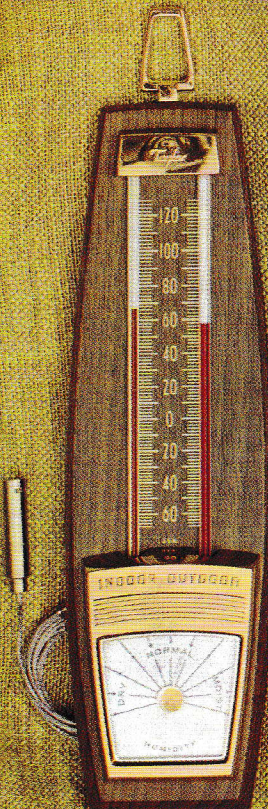

5338
$11.95