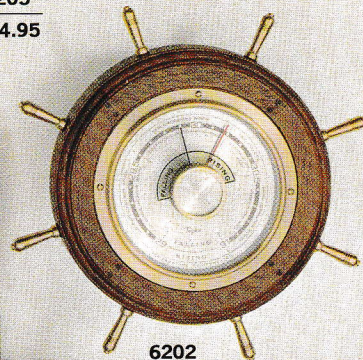

UNI/MAG MOVEMENT ORDINARY MOVEMENT

Taylor

BAROMETERS

6402
\$65.00

6401
\$25.00

6205
\$14.95

6404
\$9.95

6202
\$16.95

6403
\$27.50

6202 SHIP'S WHEEL STORMSCOPE* Barometer. Solid mahogany case, 6", with brass spokes and bezel. For wall. Weather forecasts on dial. Boxed, 1 lb. 7 ozs.

6205 CEPHEUS STORMSCOPE Barometer. Solid mahogany case, 6" square. For wall hanging. Brass bezel. Dial gives weather forecasts. Boxed, 1 lb. 5 ozs.