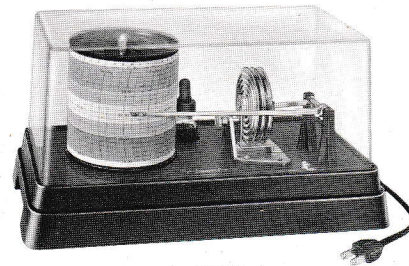

2354
\$49.50

3105 WINDSCOPE* Wind Speed and Direction Indicator. Read both speed and direction on one single dial. Self-contained — no outside source of power needed. Attractive mahogany-finished indicating unit, 6¾" x 5⅛", mounts conveniently indoors. Transmitting unit may be as much as 2000 feet away. Simple and easy to install and maintain. Outdoor parts corrosion-resistant. Boxed with battery, 60 feet of cable, and instructions, 8½ lbs.