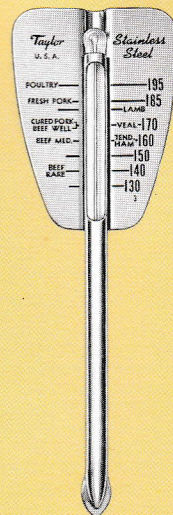

5911 Dial Candy and Deep Frying Thermometer. Stainless steel, 2° divisions. Watertight. 2 3/4" x 7". Blister carded, six per carton, 2 lbs. 1 oz.

5912 Candy, Jelly and Frosting Thermometer. Stainless steel with black plastic handle, 12" long. Adjustable clip. 2° divisions for accuracy. Range 100°-300° F. Blister carded, six per carton, 2 lbs. 1 oz.

5913 Deep Frying Thermometer. Same as 5912, 5° divisions. Range 100°-400° F. **$3.98**

5921 OVEN-GUIDE* Thermometer. Stainless steel, 4 7/8" x 2 1/4". 10° divisions. Mercury-filled tube. Hangs or stands. Blister carded, six per carton, 1 lb. 2 ozs.

5923 Dial Refrigerator and Freezer Thermometer. Yellow enamel case, 2 1/2" high. Hangs or stands. Cold zones clearly marked. Blister carded, six per carton, 1 lb. 3 ozs.

5925 FREEZE-GUIDE* Thermometer. Rustproof, 4 7/8" x 1 1/4". Hangs or stands. Blister carded, six per carton, 15 ozs.

5931 Dial Oven Thermometer. Brown enamel case, for hanging or standing. 2 1/2" high. Blister carded, six per carton, 1 lb. 3 ozs.

5936 Meat Thermometer. Vitreous enamel scale, non-toxic filling, 6 3/4" long. Armored bulb, includes skewer. Blister carded, six per carton, 15 ozs.

5937 Armored Meat, Barbecue and Poultry Thermometer. Stainless steel, with Sabre-Tip, no skewer required. Non-toxic filling. 6 1/2" over-all. Blister carded, six per carton, 14 ozs.

5939 Dial Meat Thermometer. Stainless steel, waterproof, 2 3/4" x 5 1/2". Easy to read dial with red indicator. Blister carded, six per carton, 1 lb. 15 ozs.

5964 GRILL-GUIDE* Thermometer. For indoor-outdoor charcoal or radiant energy grilling. Stainless steel with heat resistant glass dome. Easy to read dial with lift-off hanger. Blister carded, six per carton, 1 lb. 9 ozs.

*Trade Mark

5937
$2.98