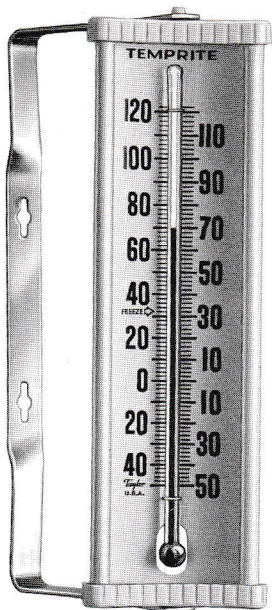

*for health
comfort
recreation*

Taylor INSTRUMENTS

INDOOR-OUTDOOR

5323 Indoor-Outdoor Maximum-Minimum Thermometer. Solid mahogany with brass finished trim. Tube indicates inside temperature, dial shows outside temperature. Indexes show high and low. 12" x 4 1/2". Boxed, 1 lb. 9 ozs.

5331 Indoor-Outdoor Thermometer. White plastic with gold trim. 9 1/4" x 2 1/4". Outdoor temperature registers on tube, indoor on dial. Gift boxed, 10 1/2 ozs.

5336 Standard Indoor-Outdoor Thermometer. Top quality and attractive design at low price. Shell-white plastic case, black scale. 9" x 2". Blister carded, carton of three, 1 lb. 7 ozs.

5458 Maximum-Minimum Thermometer. Gray case, 10 1/2" x 2 3/8". Magnet resets high and low. Range minus 40° to 120° F. Boxed, 14 ozs.

5458-C Same with Celsius (Centigrade) scale **\$12.95**

5459 Same as 5458, range minus 60°-120° F. **\$13.95**

5314
\$3.25

5316
\$1.98

5301 HI-LITE* Thermometer. White translucent plastic, 7 $\frac{3}{8}$ " long with aluminum bracket. Easy to read. Carded, sold only as carton of twelve, 1 lb. 13 ozs.

5314 Deluxe TEMPRITE® Thermometer. Decorator white aluminum scale with cut-away back, illuminates tube for easier reading. Simulated wrought iron bracket. Blister carded, carton of six, 2 lbs. 11 ozs.