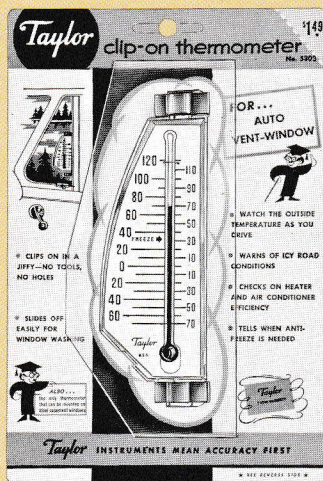

2915 Taylor Utility Compass. An inexpensive compass with Taylor features, designed for the impulse buyer. Pre-priced at $.98. For the hiker, camper or electrician. Red plastic with day-glo needle in liquid-filled capsule. Only as display card of twelve, 10 ozs.

2957 Navigator Compass. For the auto or boat. Gleaming white case 2 1/4" diameter. Battery illuminated. Boxed, 11 ozs.

2958 Same as 2957 in jet black case **$6.95**

5280 FISH-FINDER* Thermometer. Indicates best depth to fish. Stainless steel back, 5" long. Cup draws water for test. Blister carded, six per carton, 13 ozs.

5303 Auto-Vent-Window Thermometer. Arrow warns of icy road conditions. Clip-on, easily mounted on passenger vent window. Blister carded, six per carton, 1 lb.

6203-C Altimeter. Indicates elevation changes for the traveler as they occur. White case 3 1/4", with easy mount bracket. UNI/MAG* movement. For altitudes 0-6000 feet. Boxed, 8 3/4 ozs.

6203-F Same as 6203-C, for altitudes 0-14,000 feet . . . **$12.50**

6203-CM Same as 6203-C, for altitudes 0-1800 meters. **$12.50**

6203-FM Same as 6203-C, for altitudes 0-4200 meters. **$12.50**

6206 Fisherman's Barometer. Indicates when fish are biting best. White plastic case 3 1/4". New UNI/MAG movement. For altitudes 0-10,000 feet. Boxed, 5 ozs.

*Trade Mark

5303

$1.49