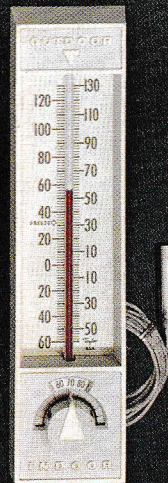

*for health
comfort
recreation*

Taylor INSTRUMENTS

INDOOR-OUTDOOR

5323 Indoor-Outdoor Maximum-Minimum Thermometer. Solid mahogany with brass finished trim. Tube indicates inside temperature, dial shows outside temperature. Indexes show high and low. 12" x 4 1/2". Boxed, 1 lb. 9 ozs.

5331 Indoor-Outdoor Thermometer. White plastic with gold trim. 9 1/4" x 2 1/4". Outdoor temperature registers on tube, indoor on dial. Gift boxed, 10 1/2 ozs.

5336 Standard Indoor-Outdoor Thermometer. Top quality and attractive design at low price. Shell-white plastic case, black scale. 9" x 2". Blister carded, carton of three, 1 lb. 7 ozs.

5458 Maximum-Minimum Thermometer. Gray case, 10 1/2" x 2 3/8". Magnet resets high and low. Range minus 40° to 120° F. Boxed, 14 ozs.

5458-C Same with Celsius (Centigrade) scale **\$12.95**

5459 Same as 5458, range minus 60°-120° F. **\$13.95**