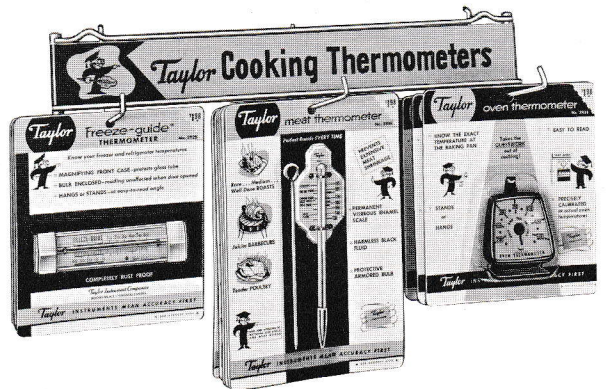

5947
$25.74