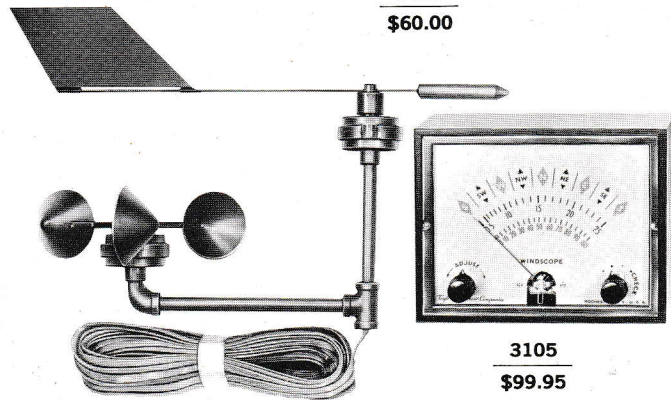

3105
$99.95

6450 WEATHER-HAWK STORMOSCOPE Recording Barometer. Sensitive new UNI/MAG movement. Correctable to sea level up to 10,000 feet. Range 29-31" of mercury. Over-all 13" x 6¾" x 6¾". Boxed with thirteen charts, No. 35, ink and instructions, 4 lbs. 15 ozs. Year's supply No. 35 charts. **$5.00**

*Trade Mark