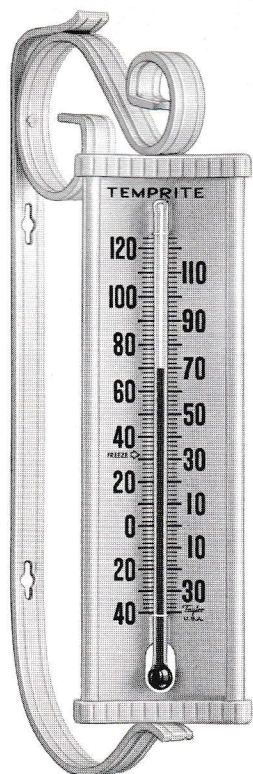

*for health
comfort
recreation*

Taylor INSTRUMENTS

INDOOR-OUTDOOR

5323 Indoor-Outdoor Maximum-Minimum Thermometer. Solid mahogany with brass finished trim. Tube indicates inside temperature, dial shows outside temperature. Indexes show high and low. 12" x 4 1/2". Boxed, 1 lb. 9 ozs.

5331 Indoor-Outdoor Thermometer. White plastic with gold trim. 9 1/4" x 2 1/4". Outdoor temperature registers on tube, indoor on dial. Gift boxed, 10 1/2 ozs.

5336 Standard Indoor-Outdoor Thermometer. Top quality and attractive design at low price. Shell-white plastic case, black scale. 9" x 2". Blister carded, carton of three, 1 lb. 7 ozs.

5458 Maximum-Minimum Thermometer. Gray case, 10 1/2" x 2 3/8". Magnet resets high and low. Range minus 40° to 120° F. Boxed, 14 ozs.

5458-C Same with Celsius (Centigrade) scale **\$12.95**

5459 Same as 5458, range minus 60°-120° F. **\$13.95**

5314
\$3.25

5316
\$1.98

5301 HI-LITE* Thermometer. White translucent plastic, 7 $\frac{3}{8}$ " long with aluminum bracket. Easy to read. Carded, sold only as carton of twelve, 1 lb. 13 ozs.

5314 Deluxe TEMPRITE® Thermometer. Decorator white aluminum scale with cut-away back, illuminates tube for easier reading. Simulated wrought iron bracket. Blister carded, carton of six, 2 lbs. 11 ozs.