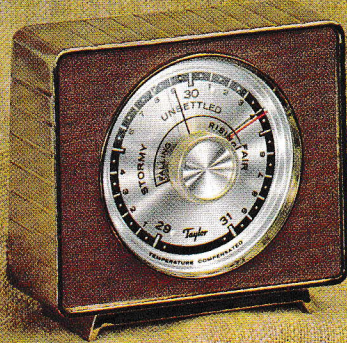

6201 CYGNUS STORMSCOPE® Barometer. Simulated brass finish case, brown leatherette front panel. 5¼" x 5". Popular gift item. Boxed, 2 lbs.

6501 AQUILA COMBINATION STORMSCOPE Barometer. Solid mahogany case, gold lacquer and polished brass trim. 10¾" x 4⅞". Shows barometric pressure, room temperature and humidity. Boxed, 3¾ lbs.

6502 ALTAIR COMBINATION STORMSCOPE Barometer. For desk or shelf. New light coffee color case, gold dial, red pointers. 7" x 3¾". Shows pressure, temperature and humidity. 1 lb. 3 ozs.

6503 Same as 6502, except chocolate brown case.

6504 ARIES COMBINATION STORMSCOPE Barometer. Solid mahogany case, 9" x 5½", gold and satin brown trim. Highlighted white dial gives weather forecasts. Boxed, 1 lb. 14 ozs.

®Trade Mark

6201
$11.95