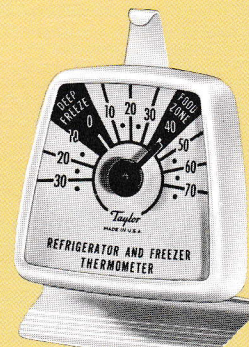

5458 Maximum-Minimum Thermometer. Gray case, 10 1/2" x 2 3/8". Magnet resets high and low. Range minus 40° to 120° F. Boxed, 14 ozs.

5458-C Same with Celsius (Centigrade) scale **\$12.95**

5459 Same as 5458, range minus 60°-120° F. **\$13.95**

5964 GRILL-GUIDE* Thermometer. For indoor-outdoor charcoal or radiant energy grilling. Stainless steel with heat resistant glass dome. Easy to read dial with lift-off hanger. Blister carded, six per carton, 1 lb. 9 ozs.

*Trade Mark

5936
\$1.98

5937
\$2.98

5931
\$1.98

5939
\$3.98

NEW 5964
\$3.98

5921
\$2.98

5923
\$1.98

5911
\$3.98

5912
\$3.98

5925
\$1.98

5202
\$26.00

5207
\$40.40

**It's Thermometer Time ...
Be Weather Wise with Taylor**

Three Color Window Banner supplied with 5202 and 5207

5202 Floor Stand Assortment. Attractive, sturdy cardboard display for use on floor or counter. Contains eighteen low-priced, fast selling items: 2—No. 5140, 1-Pkg. No. 5152 (6 pcs.), 4—No. 5301, 2—No. 5316, 2—No. 5343, 2—No. 5547. Mailing carton becomes base. Weight 5 lbs.