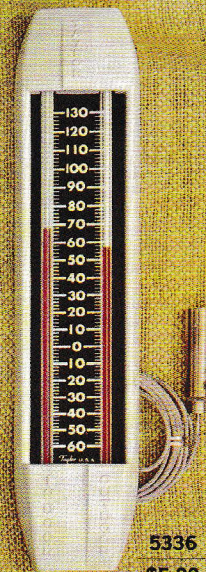

INDOOR-OUTDOOR

5323 Indoor-Outdoor Maximum-Minimum Thermometer. Solid mahogany with brass finished trim. Tube indicates inside temperature, dial shows outside temperature. Indexes show high and low. 12" x 4 1/2". Boxed, 1 lb. 9 ozs.

5331 Indoor-Outdoor Thermometer. White plastic with gold trim. 9 1/4" x 2 1/4". Outdoor temperature registers on tube, indoor on dial. Gift boxed, 10 1/2 ozs.

5336 Standard Indoor-Outdoor Thermometer. Top quality and attractive design at low price. Shell-white plastic case, black scale. 9" x 2". Blister carded, carton of three, 1 lb. 7 ozs.

5336-1 Same, in gift box, 10 1/2 ozs. **$5.00**

5338 Suburban Indoor-Outdoor Thermometer. Solid walnut, gold finished trim. Humidity indicator. 12 3/4" x 3 3/8". Boxed, 15 ozs.

MAXIMUM-MINIMUM

5321 Dial Window Thermometer. Gray case, 4 3/4" translucent dial. Stainless steel bracket. Indexes show high and low. Boxed, 14 ozs.

5458 Maximum-Minimum Thermometer. Gray case, 10 1/2" x 2 3/8". Magnet resets high and low. Range minus 40° to 120° F. Boxed, 14 ozs.

5458-C Same with Celsius (Centigrade) scale **$12.95**

5459 Same as 5458, range minus 60°-120° F. **$13.95**

Replacement magnet No. 68P36 **$1.00**

• Five Foot Tubing on All Indoor-Outdoor Thermometers

5336
$5.00