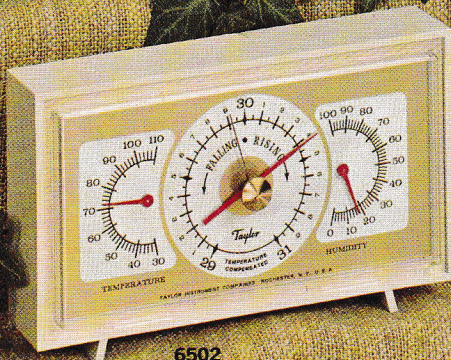

6502
$9.95

TAYLOR STORMSCOPE BAROMETERS have the exclusive UNI/MAG® (UNIversal altitude range/MAGnified pointer motion) movement. This exciting new development by Taylor provides two and one-half times more pointer motion for a given amount of barometric pressure change. The small changes which are so vitally important in making weather forecasts are very readily apparent. Can be used at altitudes up to 10,000 feet. Temperature compensated.

UNI/MAG MOVEMENT   ORDINARY MOVEMENT