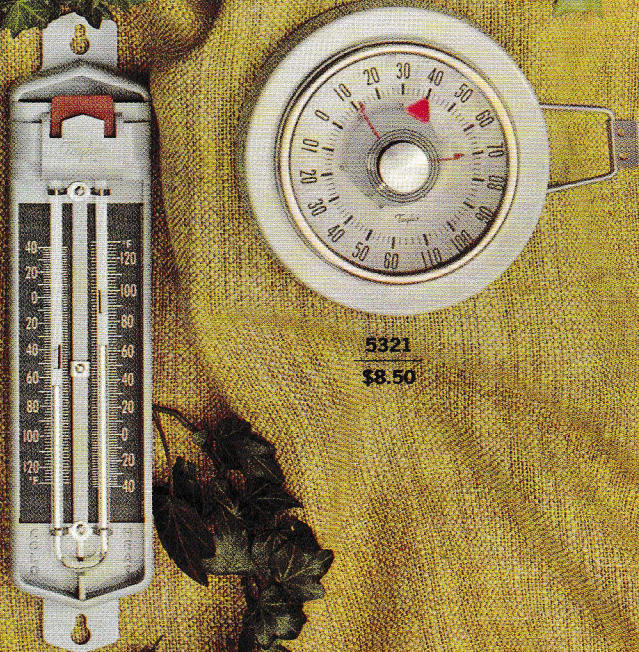

5458
$12.95