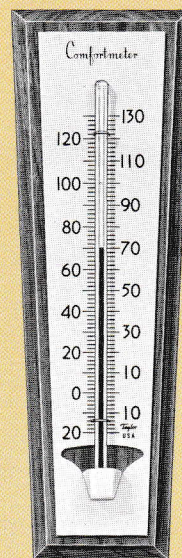

*for health
comfort
recreation*

Taylor INSTRUMENTS

INDOOR-OUTDOOR

5323 Indoor-Outdoor Maximum-Minimum Thermometer. Solid mahogany with brass finished trim. Tube indicates inside temperature, dial shows outside temperature. Indexes show high and low. 12" x 4 1/2". Boxed, 1 lb. 9 ozs.

5458 Maximum-Minimum Thermometer. Gray case, 10 1/2" x 2 3/8". Magnet resets high and low. Range minus 40° to 120° F. Boxed, 14 ozs.

5458-C Same with Celsius (Centigrade) scale **\$12.95**

5459 Same as 5458, range minus 60°-120° F. **\$13.95**

*Trade Mark

5110
\$3.00

5132
\$1.69

5376
\$1.98

5140
\$1.49

5163
\$1.98

5152
\$5.28
(88¢ each)

5547
\$2.95