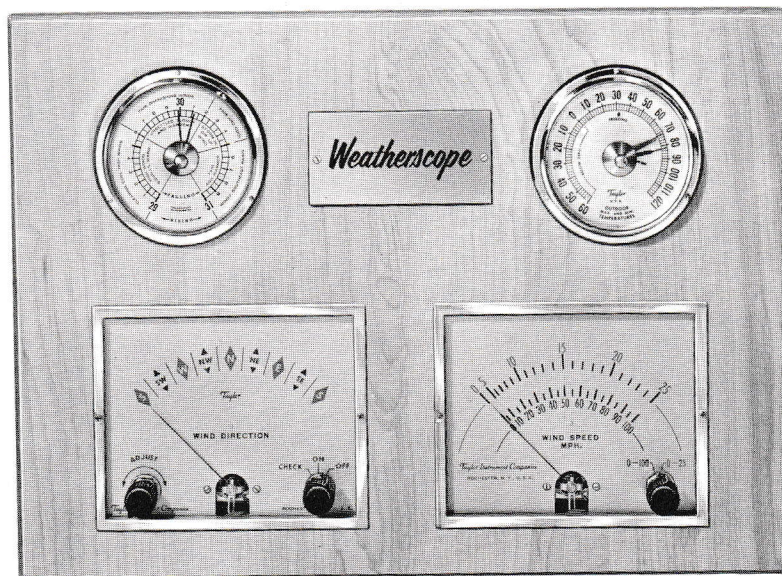

3108
$225.00