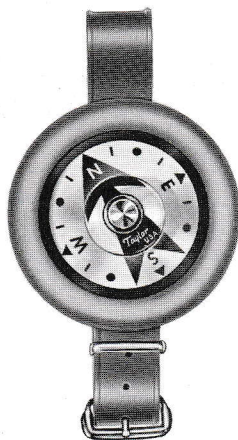

\$2.50

6206

\$9.95

NEW 2909
\$28.84

NEW 2914
\$2.98

NEW 2912
\$1.98

NEW 2915
\$11.76

NEW 2913
\$2.50

2965
\$15.95

2967
\$10.95

2969
\$10.95

2959
\$6.95

2060
\$15.95

2059
\$10.95

2971
\$16.95

2059 Underwater Depth Gauge. Green neoprene case with corrosion-resistant wrist strap. Range 0-140 feet in 5 foot units. In display box, 6 ozs.