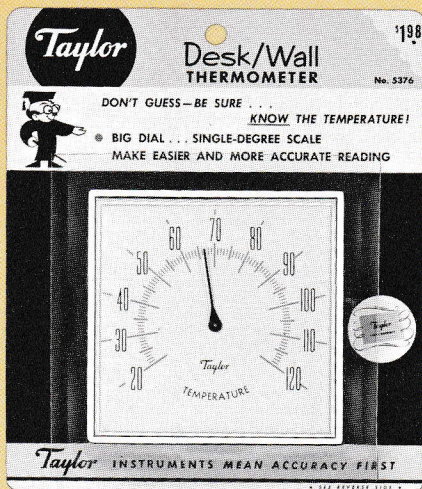

5110 Indoor Wall Thermometer. Solid mahogany back with richly styled gold finished trim. 5¼" long. Fahrenheit and Celsius (Centigrade) scales. Gift boxed, six per carton, 15 ozs.

5132 Utility Thermometer. White aluminum back with rugged caps for wall mounting. 9½" long. For indoor or outdoor. Blister carded, six per carton, 1 lb. 6 ozs.

5140 COMFORTMETER* Wall Thermometer. Beautiful natural wood finish back with metal scale. Modern in design. Blister carded, twelve per carton, 3 lbs.

5152 Wall Thermometer Assortment. Six colorful thermometers 7¾" long with white wood backs. Two each of red, green and black scales on display card. For use on counter or pegboard. Boxed, 1 lb. 2 ozs.

5163 Indoor Wall Thermometer. Attractive blue-gray lacquer finish on wood with chrome guard. Six inches high. Blister carded, six per carton, 18 ozs.

5376 Desk and Wall Thermometer. Handsome white with gold trim. Hangs or stands. 1° divisions. Blister carded, six per carton, 1 lb. 10 ozs.

*Trade Mark

5376
$1.98