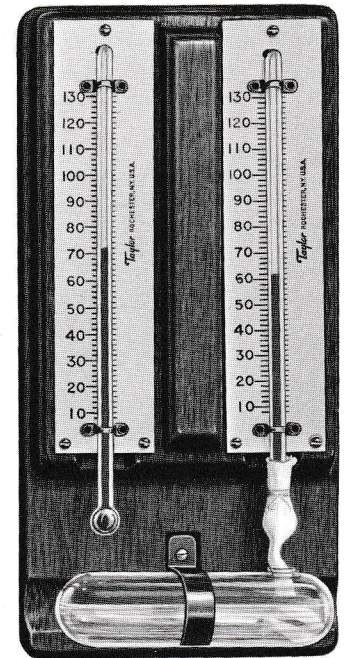

5522 Mason's Hygrometer. Mahogany finished, moulded phenolic case, 8 $\frac{7}{8}$ " x 4 $\frac{1}{4}$ ". Range 30° to 120° F. Mercury filled. Boxed with spare wick and relative humidity tables, 10 ozs.

5522A Tube and scale for 5522. . . . . **$3.50 each**

5522N Water Cistern for 5522. . . . . **$1.00 each**

5523 Same as 5522, except range 60° to 220° F. **$13.50**

5523A Tube and scale for 5523. . . . . **$5.25 each**

5523N Water Cistern for 5523. . . . . **$1.00 each**

5534 COMFORTGUIDE* Hygrometer. Handsome brown plastic case, 5 $\frac{5}{8}$ " x 3 $\frac{7}{8}$ ". Range 40° to 120° F. Revolving humidity table. Boxed with spare wicks and instructions, 8 ozs.

5534A Tube and scale for 5534. . . . . **$2.50 each**

5534N Water Cistern for 5534. . . . . **$1.00**

Wicks for 5522, 5523, 5534, dozen lots, No. 97S35. . . . . **$1.50 pkg.**

5546 ASHTON HUMIDIGUIDE® Hygrometer. Decorative gold finished dial in white plastic case, 3 $\frac{1}{2}$ " square. Hangs or stands. Boxed, six per carton, 1 lb. 2 ozs.

5547 ASHTON HUMIDIGUIDE. Same as above. Blister carded, six per carton, 1 lb. 2 ozs.

*Trade Mark

5522
$11.00