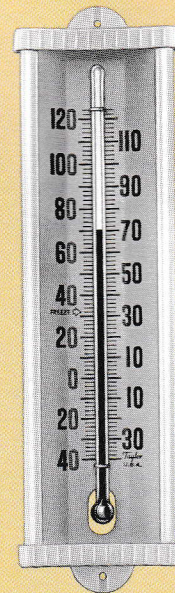

5110 Indoor Wall Thermometer. Solid mahogany back with richly styled gold finished trim. 5¼" long. Fahrenheit and Celsius (Centigrade) scales. Gift boxed, six per carton, 15 ozs.

5132 Utility Thermometer. White aluminum back with rugged caps for wall mounting. 9½" long. For indoor or outdoor. Blister carded, six per carton, 1 lb. 6 ozs.

5140 COMFORTMETER* Wall Thermometer. Beautiful natural wood finish back with metal scale. Modern in design. Blister carded, twelve per carton, 3 lbs.

5152 Wall Thermometer Assortment. Six colorful thermometers 7¾" long with white wood backs. Two each of red, green and black scales on display card. For use on counter or pegboard. Boxed, 1 lb. 2 ozs.

5163 Indoor Wall Thermometer. Attractive blue-gray lacquer finish on wood with chrome guard. Six inches high. Blister carded, six per carton, 18 ozs.

5376 Desk and Wall Thermometer. Handsome white with gold trim. Hangs or stands. 1° divisions. Blister carded, six per carton, 1 lb. 10 ozs.

*Trade Mark

5132
$1.69