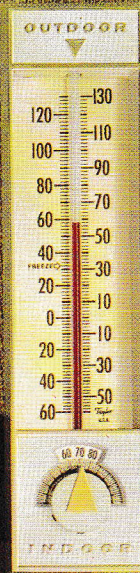

INDOOR-OUTDOOR

5323 Indoor-Outdoor Maximum-Minimum Thermometer. Solid mahogany with brass finished trim. Tube indicates inside temperature, dial shows outside temperature. Indexes show high and low. 12" x 4 1/2". Boxed, 1 lb. 9 ozs.

5331 Indoor-Outdoor Thermometer. White plastic with gold trim. 9 1/4" x 2 1/4". Outdoor temperature registers on tube, indoor on dial. Gift boxed, 10 1/2 ozs.

5336 Standard Indoor-Outdoor Thermometer. Top quality and attractive design at low price. Shell-white plastic case, black scale. 9" x 2". Blister carded, carton of three, 1 lb. 7 ozs.

5336-1 Same, in gift box, 10 1/2 ozs. **$5.00**

5338 Suburban Indoor-Outdoor Thermometer. Solid walnut, gold finished trim. Humidity indicator. 12 3/4" x 3 3/8". Boxed, 15 ozs.

MAXIMUM-MINIMUM

5321 Dial Window Thermometer. Gray case, 4 3/4" translucent dial. Stainless steel bracket. Indexes show high and low. Boxed, 14 ozs.

5458 Maximum-Minimum Thermometer. Gray case, 10 1/2" x 2 3/8". Magnet resets high and low. Range minus 40° to 120° F. Boxed, 14 ozs.

5458-C Same with Celsius (Centigrade) scale **$12.95**

5459 Same as 5458, range minus 60°-120° F. **$13.95**

Replacement magnet No. 68P36 **$1.00**

• Five Foot Tubing on All Indoor-Outdoor Thermometers

5331
$7.50