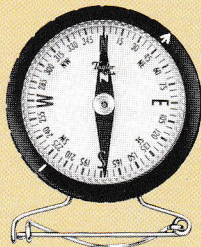

\$2.50

6206

\$9.95

NEW 2909
\$28.84

NEW 2914
\$2.98

NEW 2912
\$1.98

NEW 2915
\$11.76

NEW 2913
\$2.50

2965
\$15.95

2967
\$10.95

2969
\$10.95

2959
\$6.95

2060
\$15.95

2059
\$10.95

2971
\$16.95

2059 Underwater Depth Gauge. Green neoprene case with corrosion-resistant wrist strap. Range 0-140 feet in 5 foot units. In display box, 6 ozs.