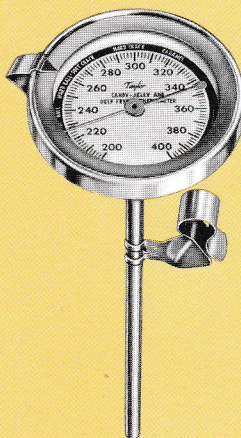

*for health
comfort
recreation*

Taylor INSTRUMENTS

INDOOR-OUTDOOR

5323 Indoor-Outdoor Maximum-Minimum Thermometer. Solid mahogany with brass finished trim. Tube indicates inside temperature, dial shows outside temperature. Indexes show high and low. 12" x 4 1/2". Boxed, 1 lb. 9 ozs.

5458 Maximum-Minimum Thermometer. Gray case, 10 1/2" x 2 3/8". Magnet resets high and low. Range minus 40° to 120° F. Boxed, 14 ozs.

5458-C Same with Celsius (Centigrade) scale **\$12.95**

5459 Same as 5458, range minus 60°-120° F. **\$13.95**

*Trade Mark

5936
\$1.98

5937
\$2.98

5931
\$1.98

5939
\$3.98

NEW 5964
\$3.98

5921
\$2.98

5923
\$1.98