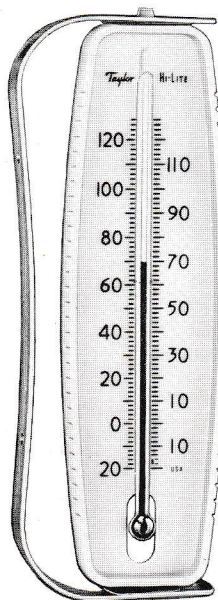

5301 HI-LITE* Thermometer. White translucent plastic, 7 $\frac{3}{8}$ " long with aluminum bracket. Easy to read. Carded, sold only as carton of twelve, 1 lb. 13 ozs.

5314 Deluxe TEMPRITE® Thermometer. Decorator white aluminum scale with cut-away back, illuminates tube for easier reading. Simulated wrought iron bracket. Blister carded, carton of six, 2 lbs. 11 ozs.

5316 TEMPRITE Thermometer. White aluminum with reversible bracket for good viewing. Blister carded, six per carton, 1 lb. 8 ozs.

5328 BRITE-LITE* Thermometer. Decorative aqua-green plastic with translucent scale for easy reading. Adjustable swingaway stainless steel bracket. Blister carded, six per carton, 6 lbs. 8 ozs.

5343 Dial Thermometer. White plastic 4" case with attractive black trim and translucent dial. Aluminum bracket. Blister carded, six per carton, 1 lb. 14 ozs.

5345 Thermometer. Simulated wrought iron bracket with white 4" plastic case, gold trim. Translucent dial. Blister carded, six per carton, 2 lbs. 11 ozs.

• Proper Range Shipped to Suit Climate

• Temprite Thermometers Feature Large Easy to Read Figures, Baked Enamel Finish on Aluminum and Can't-Slip Tubes

*Trade Mark

MILLER THERMOMETER CO.
HARTFORD, MICHIGAN

5301
$.98