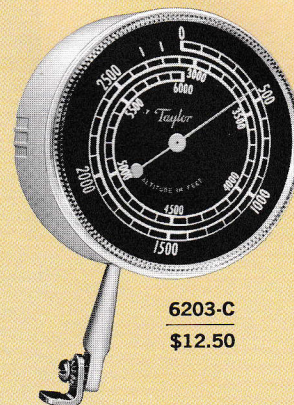

6203-F Same as 6203-C, for altitudes 0-14,000 feet . . . **\$12.50**

6203-CM Same as 6203-C, for altitudes 0-1800 meters. **\$12.50**

6203-FM Same as 6203-C, for altitudes 0-4200 meters. **\$12.50**

6206 Fisherman's Barometer. Indicates when fish are biting best. White plastic case 3 1/4". New UNI/MAG movement. For altitudes 0-10,000 feet. Boxed, 5 ozs.

*Trade Mark

5303

\$1.49

6203-C

\$12.50

2957

\$6.95

5280

\$2.50

6206

\$9.95

NEW 2909
\$28.84

NEW 2914
\$2.98

NEW 2912
\$1.98

NEW 2915
\$11.76

NEW 2913
\$2.50