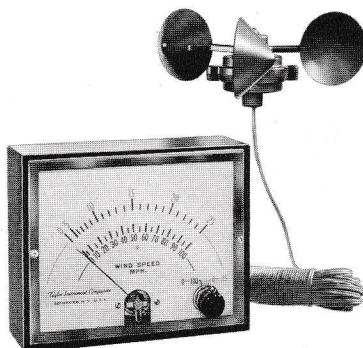

3107
$59.95