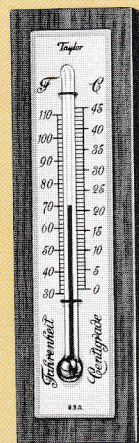

5110 Indoor Wall Thermometer. Solid mahogany back with richly styled gold finished trim. 5¼" long. Fahrenheit and Celsius (Centigrade) scales. Gift boxed, six per carton, 15 ozs.

5132 Utility Thermometer. White aluminum back with rugged caps for wall mounting. 9½" long. For indoor or outdoor. Blister carded, six per carton, 1 lb. 6 ozs.

5140 COMFORTMETER* Wall Thermometer. Beautiful natural wood finish back with metal scale. Modern in design. Blister carded, twelve per carton, 3 lbs.

5152 Wall Thermometer Assortment. Six colorful thermometers 7¾" long with white wood backs. Two each of red, green and black scales on display card. For use on counter or pegboard. Boxed, 1 lb. 2 ozs.

5163 Indoor Wall Thermometer. Attractive blue-gray lacquer finish on wood with chrome guard. Six inches high. Blister carded, six per carton, 18 ozs.

5376 Desk and Wall Thermometer. Handsome white with gold trim. Hangs or stands. 1° divisions. Blister carded, six per carton, 1 lb. 10 ozs.

*Trade Mark

5110
$3.00