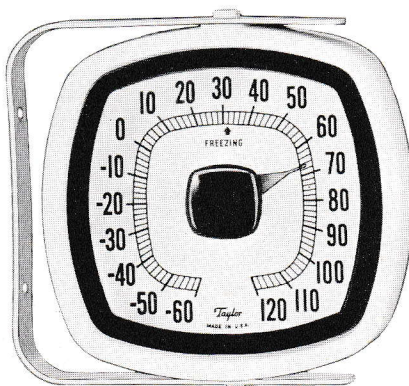

5301 HI-LITE* Thermometer. White translucent plastic, 7 $\frac{3}{8}$ " long with aluminum bracket. Easy to read. Carded, sold only as carton of twelve, 1 lb. 13 ozs.

5314 Deluxe TEMPRITE® Thermometer. Decorator white aluminum scale with cut-away back, illuminates tube for easier reading. Simulated wrought iron bracket. Blister carded, carton of six, 2 lbs. 11 ozs.

5316 TEMPRITE Thermometer. White aluminum with reversible bracket for good viewing. Blister carded, six per carton, 1 lb. 8 ozs.

5328 BRITE-LITE* Thermometer. Decorative aqua-green plastic with translucent scale for easy reading. Adjustable swingaway stainless steel bracket. Blister carded, six per carton, 6 lbs. 8 ozs.

5343 Dial Thermometer. White plastic 4" case with attractive black trim and translucent dial. Aluminum bracket. Blister carded, six per carton, 1 lb. 14 ozs.

5345 Thermometer. Simulated wrought iron bracket with white 4" plastic case, gold trim. Translucent dial. Blister carded, six per carton, 2 lbs. 11 ozs.

• Proper Range Shipped to Suit Climate

• Temprite Thermometers Feature Large Easy to Read Figures, Baked Enamel Finish on Aluminum and Can't-Slip Tubes

*Trade Mark

MILLER THERMOMETER CO.
HARTFORD, MICHIGAN

5343
$1.98