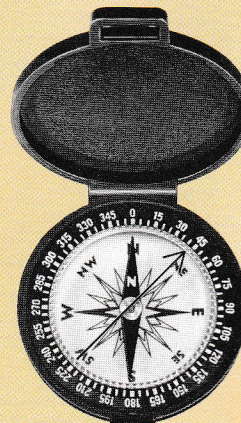

\$2.50

6206

\$9.95

NEW 2909
\$28.84

NEW 2914
\$2.98

NEW 2912
\$1.98

NEW 2915
\$11.76

NEW 2913
\$2.50

2965
\$15.95

2967
\$10.95

2969
\$10.95

2959
\$6.95

2060
\$15.95

2059
\$10.95

2971
\$16.95

2059 Underwater Depth Gauge. Green neoprene case with corrosion-resistant wrist strap. Range 0-140 feet in 5 foot units. In display box, 6 ozs.