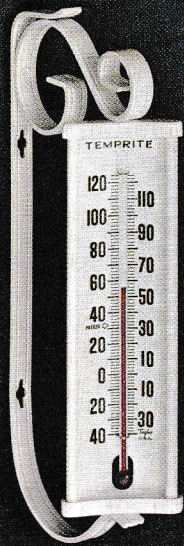

*for health
comfort
recreation*

Taylor INSTRUMENTS

INDOOR-OUTDOOR

5323 Indoor-Outdoor Maximum-Minimum Thermometer. Solid mahogany with brass finished trim. Tube indicates inside temperature, dial shows outside temperature. Indexes show high and low. 12" x 4 1/2". Boxed, 1 lb. 9 ozs.

5331 Indoor-Outdoor Thermometer. White plastic with gold trim. 9 1/4" x 2 1/4". Outdoor temperature registers on tube, indoor on dial. Gift boxed, 10 1/2 ozs.

5336 Standard Indoor-Outdoor Thermometer. Top quality and attractive design at low price. Shell-white plastic case, black scale. 9" x 2". Blister carded, carton of three, 1 lb. 7 ozs.