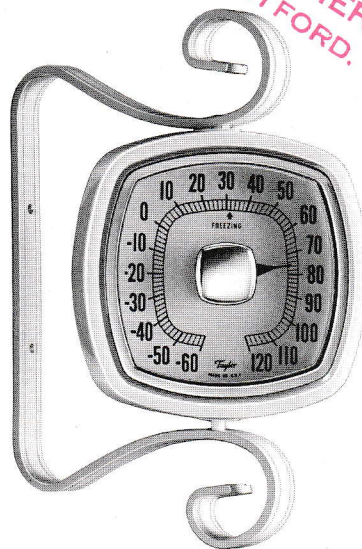

*for health
comfort
recreation*

Taylor INSTRUMENTS

INDOOR-OUTDOOR

5323 Indoor-Outdoor Maximum-Minimum Thermometer. Solid mahogany with brass finished trim. Tube indicates inside temperature, dial shows outside temperature. Indexes show high and low. 12" x 4 1/2". Boxed, 1 lb. 9 ozs.

5458 Maximum-Minimum Thermometer. Gray case, 10 1/2" x 2 3/8". Magnet resets high and low. Range minus 40° to 120° F. Boxed, 14 ozs.

5458-C Same with Celsius (Centigrade) scale **\$12.95**

5459 Same as 5458, range minus 60°-120° F. **\$13.95**

• Proper Range Shipped to Suit Climate

• Temprite Thermometers Feature Large Easy to Read Figures, Baked Enamel Finish on Aluminum and Can't-Slip Tubes

*Trade Mark

MILLER THERMOMETER CO.
HARTFORD, MICHIGAN

5301
\$.98

5328
\$3.50

5345
\$2.98

5343
\$1.98

5110 Indoor Wall Thermometer. Solid mahogany back with richly styled gold finished trim. 5¼" long. Fahrenheit and Celsius (Centigrade) scales. Gift boxed, six per carton, 15 ozs.