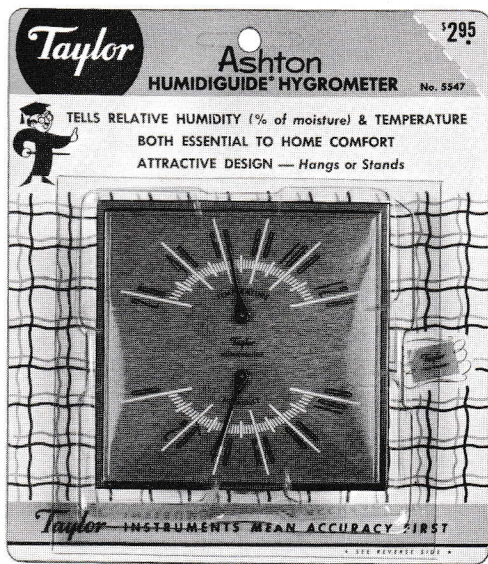

5547
$2.95

5522 Mason's Hygrometer. Mahogany finished, moulded phenolic case, 8 $\frac{7}{8}$ " x 4 $\frac{1}{4}$ ". Range 30° to 120° F. Mercury filled. Boxed with spare wick and relative humidity tables, 10 ozs.

5522A Tube and scale for 5522. . . . . **$3.50 each**

5522N Water Cistern for 5522. . . . . **$1.00 each**

5523 Same as 5522, except range 60° to 220° F. **$13.50**

5523A Tube and scale for 5523. . . . . **$5.25 each**

5523N Water Cistern for 5523. . . . . **$1.00 each**

5534 COMFORTGUIDE* Hygrometer. Handsome brown plastic case, 5 $\frac{5}{8}$ " x 3 $\frac{7}{8}$ ". Range 40° to 120° F. Revolving humidity table. Boxed with spare wicks and instructions, 8 ozs.

5534A Tube and scale for 5534. . . . . **$2.50 each**

5534N Water Cistern for 5534. . . . . **$1.00**

Wicks for 5522, 5523, 5534, dozen lots, No. 97S35. . . . . **$1.50 pkg.**

5546 ASHTON HUMIDIGUIDE® Hygrometer. Decorative gold finished dial in white plastic case, 3 $\frac{1}{2}$ " square. Hangs or stands. Boxed, six per carton, 1 lb. 2 ozs.

5547 ASHTON HUMIDIGUIDE. Same as above. Blister carded, six per carton, 1 lb. 2 ozs.

*Trade Mark