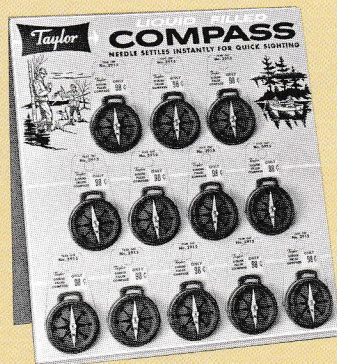

\$2.50

6206

\$9.95

NEW 2909
\$28.84

NEW 2914
\$2.98

NEW 2912
\$1.98

NEW 2915
\$11.76

NEW 2913
\$2.50

2965
\$15.95

2967
\$10.95

2969
\$10.95

2959
\$6.95

2060
\$15.95

2059
\$10.95

2971
\$16.95

2059 Underwater Depth Gauge. Green neoprene case with corrosion-resistant wrist strap. Range 0-140 feet in 5 foot units. In display box, 6 ozs.