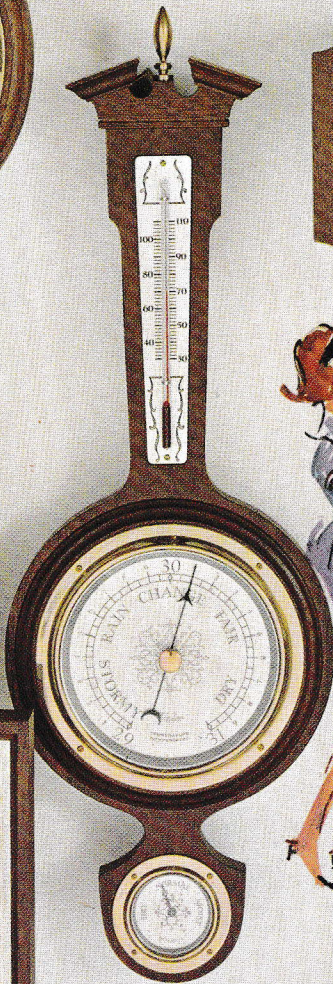

UNI/MAG MOVEMENT ORDINARY MOVEMENT

Taylor

BAROMETERS

6402
\$65.00

6401
\$25.00

6205
\$14.95

6404
\$9.95

6202
\$16.95

6403
\$27.50

6202 SHIP'S WHEEL STORMSCOPE* Barometer. Solid mahogany case, 6", with brass spokes and bezel. For wall. Weather forecasts on dial. Boxed, 1 lb. 7 ozs.

6205 CEPHEUS STORMSCOPE Barometer. Solid mahogany case, 6" square. For wall hanging. Brass bezel. Dial gives weather forecasts. Boxed, 1 lb. 5 ozs.