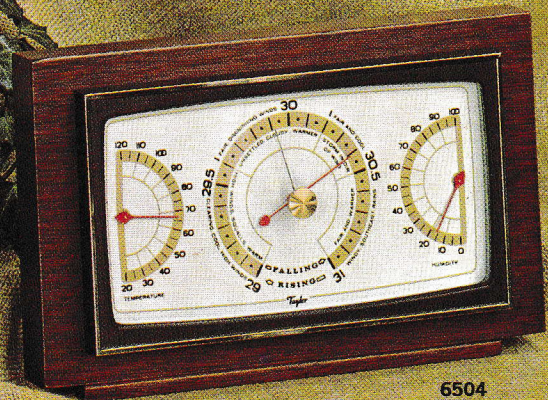

6504 ARIES COMBINATION STORMSCOPE Barometer. Solid mahogany case, 9" x 5½", gold and satin brown trim. Highlighted white dial gives weather forecasts. Boxed, 1 lb. 14 ozs.

®Trade Mark

6201
\$11.95

6501
\$25.00