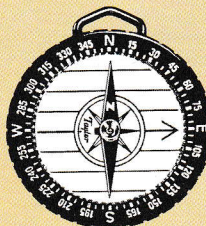

\$2.50

6206

\$9.95

NEW 2909
\$28.84

NEW 2914
\$2.98

NEW 2912
\$1.98

NEW 2915
\$11.76

NEW 2913
\$2.50

2965
\$15.95

2967
\$10.95

2969
\$10.95

2959
\$6.95

2060
\$15.95

2059
\$10.95

2971
\$16.95

2059 Underwater Depth Gauge. Green neoprene case with corrosion-resistant wrist strap. Range 0-140 feet in 5 foot units. In display box, 6 ozs.