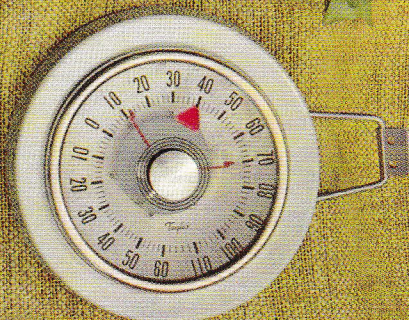

INDOOR-OUTDOOR

5323 Indoor-Outdoor Maximum-Minimum Thermometer. Solid mahogany with brass finished trim. Tube indicates inside temperature, dial shows outside temperature. Indexes show high and low. 12" x 4 1/2". Boxed, 1 lb. 9 ozs.

5331 Indoor-Outdoor Thermometer. White plastic with gold trim. 9 1/4" x 2 1/4". Outdoor temperature registers on tube, indoor on dial. Gift boxed, 10 1/2 ozs.

5336 Standard Indoor-Outdoor Thermometer. Top quality and attractive design at low price. Shell-white plastic case, black scale. 9" x 2". Blister carded, carton of three, 1 lb. 7 ozs.

5336-1 Same, in gift box, 10 1/2 ozs. **$5.00**

5338 Suburban Indoor-Outdoor Thermometer. Solid walnut, gold finished trim. Humidity indicator. 12 3/4" x 3 3/8". Boxed, 15 ozs.

MAXIMUM-MINIMUM

5321 Dial Window Thermometer. Gray case, 4 3/4" translucent dial. Stainless steel bracket. Indexes show high and low. Boxed, 14 ozs.

5458 Maximum-Minimum Thermometer. Gray case, 10 1/2" x 2 3/8". Magnet resets high and low. Range minus 40° to 120° F. Boxed, 14 ozs.

5458-C Same with Celsius (Centigrade) scale **$12.95**

5459 Same as 5458, range minus 60°-120° F. **$13.95**

Replacement magnet No. 68P36 **$1.00**

• Five Foot Tubing on All Indoor-Outdoor Thermometers

5321
$8.50