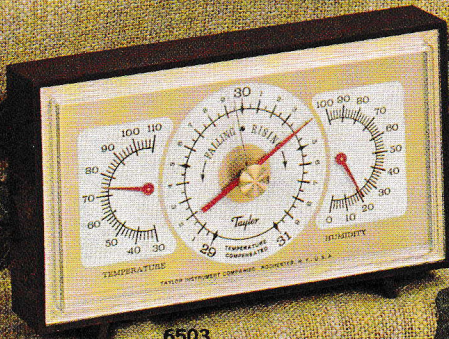

6201 CYGNUS STORMSCOPE® Barometer. Simulated brass finish case, brown leatherette front panel. 5¼" x 5". Popular gift item. Boxed, 2 lbs.

6501 AQUILA COMBINATION STORMSCOPE Barometer. Solid mahogany case, gold lacquer and polished brass trim. 10¾" x 4⅞". Shows barometric pressure, room temperature and humidity. Boxed, 3¾ lbs.

6502 ALTAIR COMBINATION STORMSCOPE Barometer. For desk or shelf. New light coffee color case, gold dial, red pointers. 7" x 3¾". Shows pressure, temperature and humidity. 1 lb. 3 ozs.

6503 Same as 6502, except chocolate brown case.

6504 ARIES COMBINATION STORMSCOPE Barometer. Solid mahogany case, 9" x 5½", gold and satin brown trim. Highlighted white dial gives weather forecasts. Boxed, 1 lb. 14 ozs.

®Trade Mark

6503
$9.95

TAYLOR STORMSCOPE BAROMETERS have the exclusive UNI/MAG® (UNIversal altitude range/MAGnified pointer motion) movement. This exciting new development by Taylor provides two and one-half times more pointer motion for a given amount of barometric pressure change. The small changes which are so vitally important in making weather forecasts are very readily apparent. Can be used at altitudes up to 10,000 feet. Temperature compensated.

UNI/MAG MOVEMENT   ORDINARY MOVEMENT