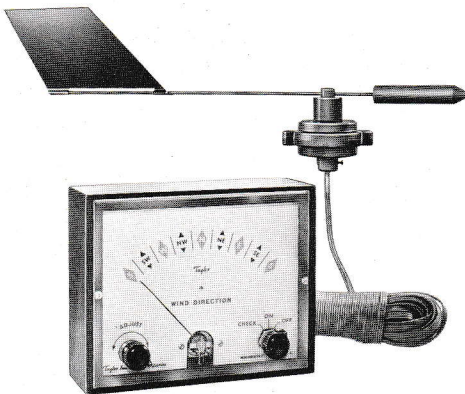

3106
$59.95