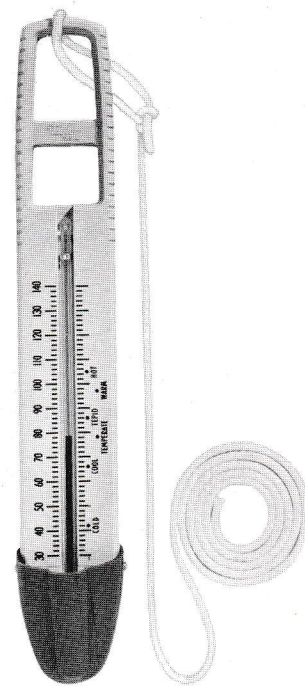

2059 Underwater Depth Gauge. Green neoprene case with corrosion-resistant wrist strap. Range 0-140 feet in 5 foot units. In display box, 6 ozs.

2060 Combination Depth Gauge and Compass. Both features in one case. Direction line on dome positions for greatest convenience. In colorful display box, 7 ozs.

2959 Underwater Compass. Green neoprene case with corrosion-resistant wrist strap. Luminous. Boxed, 6 ozs.

2965 Commander Marine Compass. Sensitive, accurate and stable instrument. Illuminated. Black wrinkle finish metal case, 3 3/8" dome. Boxed, 2 lbs. 7 ozs.

2966 Same as 2965, chrome finish. **$17.95**

2967 Mate Marine Compass. Black plastic case, 3" x 4". Rotatable dome, flat card, jeweled bearings. Boxed, 1 lb. 2 ozs.

2968 Same as 2967, with cord set for illumination. . . . **$12.50**

2969 Marine Compass. Similar to No. 2967, but with direct reading domed card. Boxed, 1 lb. 2 ozs.

2970 Same as 2969 with cord set for illumination. . . . **$12.50**

2971 Compass Corrector-Pelorus-Sun Compass. Three-way navigating instrument, precision built and rugged. 3" dial. Boxed, with instructions, 1 lb. 4 ozs.

5622 Swimming Pool Thermometer. Two-tone blue, rugged plastic case, 11" long. Four-foot Nylon cord for drawing underwater sample for testing. Range 30° to 140° F. Boxed, 11 ozs.

5622
$4.95