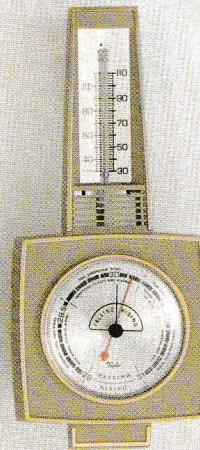

UNI/MAG MOVEMENT ORDINARY MOVEMENT

Taylor

BAROMETERS

6402
\$65.00

6401
\$25.00

6205
\$14.95

6404
\$9.95

6202
\$16.95

6403
\$27.50

6202 SHIP'S WHEEL STORMSCOPE* Barometer. Solid mahogany case, 6", with brass spokes and bezel. For wall. Weather forecasts on dial. Boxed, 1 lb. 7 ozs.

6205 CEPHEUS STORMSCOPE Barometer. Solid mahogany case, 6" square. For wall hanging. Brass bezel. Dial gives weather forecasts. Boxed, 1 lb. 5 ozs.