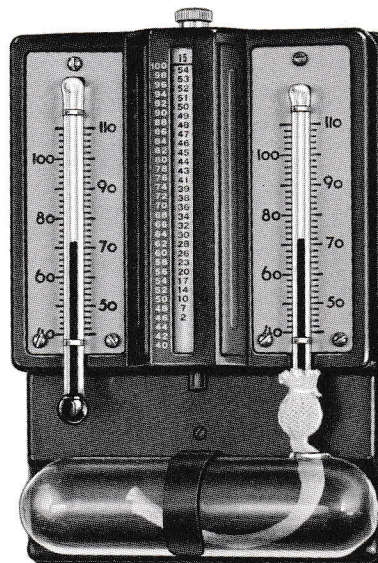

5534
$10.00