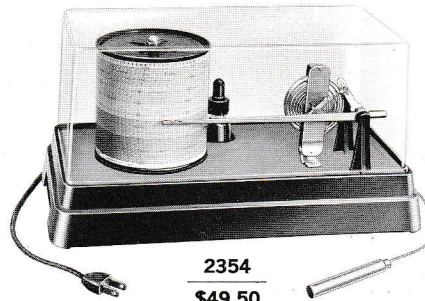

2354 WEATHER-HAWK* Recording Thermometer. Remote reading, 110 volt 60 cycle drive. Seven-day chart, minus 40° to 120° F. Eight-foot tubing. Over-all 13" x 6¾" x 6¾". Boxed with thirteen charts, No. 32, ink and instructions, 5 lbs. 3 ozs. Year's supply No. 32 charts. **$5.00**

2354
$49.50

3105 WINDSCOPE* Wind Speed and Direction Indicator. Read both speed and direction on one single dial. Self-contained — no outside source of power needed. Attractive mahogany-finished indicating unit, 6¾" x 5⅛", mounts conveniently indoors. Transmitting unit may be as much as 2000 feet away. Simple and easy to install and maintain. Outdoor parts corrosion-resistant. Boxed with battery, 60 feet of cable, and instructions, 8½ lbs.