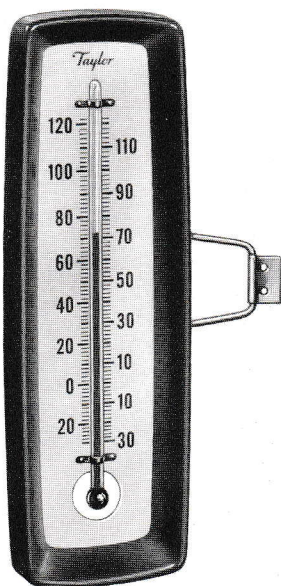

5301 HI-LITE* Thermometer. White translucent plastic, 7 $\frac{3}{8}$ " long with aluminum bracket. Easy to read. Carded, sold only as carton of twelve, 1 lb. 13 ozs.

5314 Deluxe TEMPRITE® Thermometer. Decorator white aluminum scale with cut-away back, illuminates tube for easier reading. Simulated wrought iron bracket. Blister carded, carton of six, 2 lbs. 11 ozs.

5316 TEMPRITE Thermometer. White aluminum with reversible bracket for good viewing. Blister carded, six per carton, 1 lb. 8 ozs.

5328 BRITE-LITE* Thermometer. Decorative aqua-green plastic with translucent scale for easy reading. Adjustable swingaway stainless steel bracket. Blister carded, six per carton, 6 lbs. 8 ozs.

5343 Dial Thermometer. White plastic 4" case with attractive black trim and translucent dial. Aluminum bracket. Blister carded, six per carton, 1 lb. 14 ozs.

5345 Thermometer. Simulated wrought iron bracket with white 4" plastic case, gold trim. Translucent dial. Blister carded, six per carton, 2 lbs. 11 ozs.

• Proper Range Shipped to Suit Climate

• Temprite Thermometers Feature Large Easy to Read Figures, Baked Enamel Finish on Aluminum and Can't-Slip Tubes

*Trade Mark

MILLER THERMOMETER CO.
HARTFORD, MICHIGAN

5328
$3.50