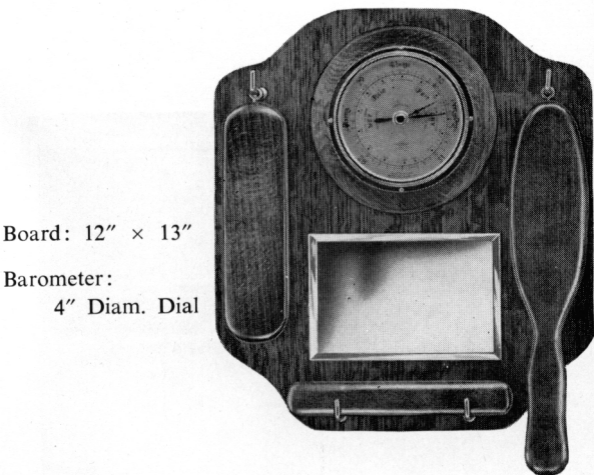

**HALL SETS**

**BAROMETER  
HALL SETS**

**LIST 34 D**

Board: 11" × 10"

Barometer:  
4" Diam. d

**2005**

Board: 11" × 13½"

Barometer:  
4" Diam. Dial

**2006**

*Hand polished, medium Oak finish*

Board: 11" × 14"

Barometer:  
4" Diam. Dial

**2007**

Board: 12" × 13"

Barometer:  
4" Diam. Dial

**2008**

*Hand polished, medium Oak finish*

Board: 11" × 9½"

Barometer:

4½" Square D

**2000**

Board: 9½" × 15"

Barometer:

4½" Square Dial