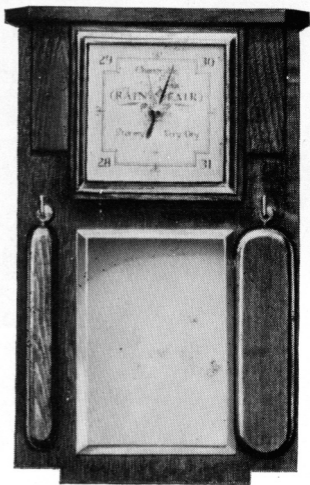

**2006**

*Hand polished, medium Oak finish*

Board: 11" × 14"

Barometer:  
4" Diam. Dial

**2007**

Board: 12" × 13"

Barometer:  
4" Diam. Dial

**2008**

*Hand polished, medium Oak finish*

Board: 11" × 9½"

Barometer:

4½" Square D

**2000**

Board: 9½" × 15"

Barometer:

4½" Square Dial

**2001**

*Finely figured Oak veneered boards*

Board:  $9\frac{1}{2}'' \times 18\frac{1}{2}''$

Barometer:  
 $5\frac{1}{2}''$  Square Dial

**2003**

Board:  $10'' \times 16\frac{1}{2}''$

Barometer:  
 $4\frac{1}{2}''$  Square Dial