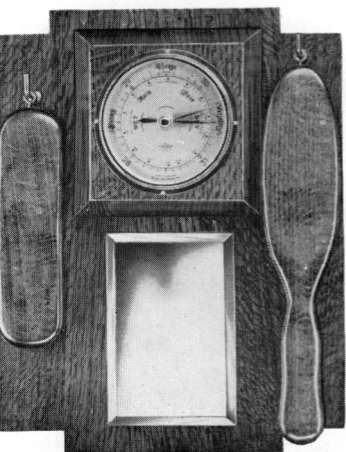

**HALL SETS**

**BAROMETER  
HALL SETS**

**LIST 34 D**

Board: 11" × 10"

Barometer:  
4" Diam. d

**2005**

Board: 11" × 13½"

Barometer:  
4" Diam. Dial

**2006**

*Hand polished, medium Oak finish*

Board: 11" × 14"

Barometer:  
4" Diam. Dial

**2007**

Board: 12" × 13"

Barometer:  
4" Diam. Dial

**2008**

*Hand polished, medium Oak finish*

Board: 11" × 9½"

Barometer:

4½" Square D

**2000**

Board: 9½" × 15"

Barometer:

4½" Square Dial