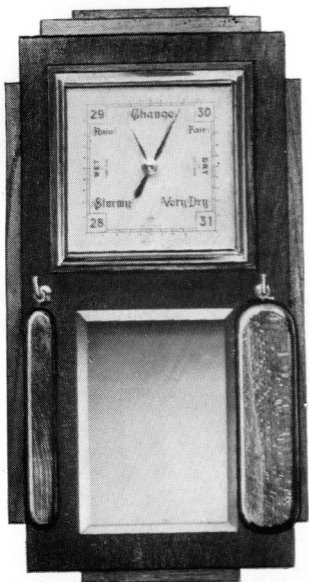

**2006**

*Hand polished, medium Oak finish*

Board: 11" × 14"

Barometer:  
4" Diam. Dial

**2007**

Board: 12" × 13"

Barometer:  
4" Diam. Dial

**2008**

*Hand polished, medium Oak finish*

Board: 11" × 9½"

Barometer:

4½" Square D

**2000**

Board: 9½" × 15"

Barometer:

4½" Square Dial

**2001**

*Finely figured Oak veneered boards*

Board:  $9\frac{1}{2}'' \times 18\frac{1}{2}''$

Barometer:  
 $5\frac{1}{2}''$  Square Dial

**2003**

Board:  $10'' \times 16\frac{1}{2}''$

Barometer:  
 $4\frac{1}{2}''$  Square Dial