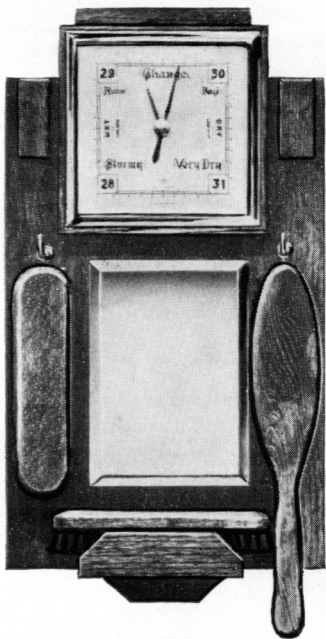

**2001**

*Finely figured Oak veneered boards*

Board:  $9\frac{1}{2}'' \times 18\frac{1}{2}''$

Barometer:  
 $5\frac{1}{2}''$  Square Dial

**2003**

Board:  $10'' \times 16\frac{1}{2}''$

Barometer:  
 $4\frac{1}{2}''$  Square Dial

**2002**

*Hand polished, medium Oak finish*

**2004**

Board: 10" × 18½"

Barometer: 5½" Square Dial

*Finely figured Oak veneered boards  
Hand polished, medium Oak finish*