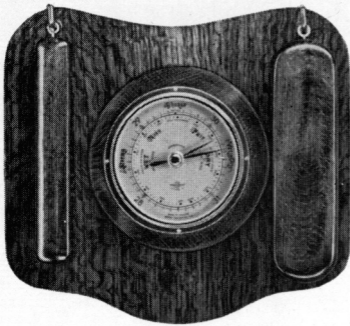

**HALL SETS**

**BAROMETER  
HALL SETS**

**LIST 34 D**

Board: 11" × 10"

Barometer:  
4" Diam. d

**2005**

Board: 11" × 13½"

Barometer:  
4" Diam. Dial

**2006**

*Hand polished, medium Oak finish*

Board: 11" × 14"

Barometer:  
4" Diam. Dial

**2007**

Board: 12" × 13"

Barometer:  
4" Diam. Dial

**2008**

*Hand polished, medium Oak finish*

Board: 11" × 9½"

Barometer:

4½" Square D

**2000**

Board: 9½" × 15"

Barometer:

4½" Square Dial