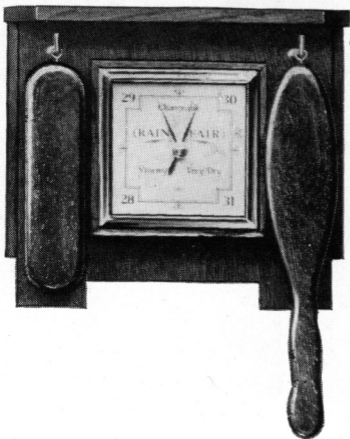

**HALL SETS**

**BAROMETER  
HALL SETS**

**LIST 34 D**

Board: 11" × 10"

Barometer:  
4" Diam. d

**2005**

Board: 11" × 13½"

Barometer:  
4" Diam. Dial

**2006**

*Hand polished, medium Oak finish*

Board: 11" × 14"

Barometer:  
4" Diam. Dial

**2007**

Board: 12" × 13"

Barometer:  
4" Diam. Dial

**2008**

*Hand polished, medium Oak finish*

Board: 11" × 9½"

Barometer:

4½" Square D

**2000**

Board: 9½" × 15"

Barometer:

4½" Square Dial

**2001**

*Finely figured Oak veneered boards*

Board:  $9\frac{1}{2}'' \times 18\frac{1}{2}''$

Barometer:  
 $5\frac{1}{2}''$  Square Dial

**2003**

Board:  $10'' \times 16\frac{1}{2}''$

Barometer:  
 $4\frac{1}{2}''$  Square Dial