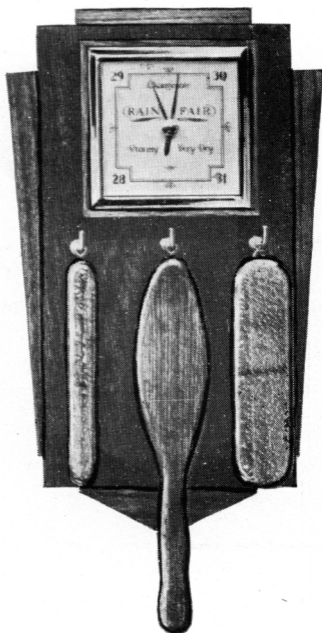

*Hand polished, medium Oak finish*

Board: 11" × 9½"

Barometer:

4½" Square D

**2000**

Board: 9½" × 15"

Barometer:

4½" Square Dial

**2001**

*Finely figured Oak veneered boards*

Board:  $9\frac{1}{2}'' \times 18\frac{1}{2}''$

Barometer:  
 $5\frac{1}{2}''$  Square Dial

**2003**

Board:  $10'' \times 16\frac{1}{2}''$

Barometer:  
 $4\frac{1}{2}''$  Square Dial

**2002**

*Hand polished, medium Oak finish*

**2004**

Board: 10" × 18½"

Barometer: 5½" Square Dial

*Finely figured Oak veneered boards  
Hand polished, medium Oak finish*