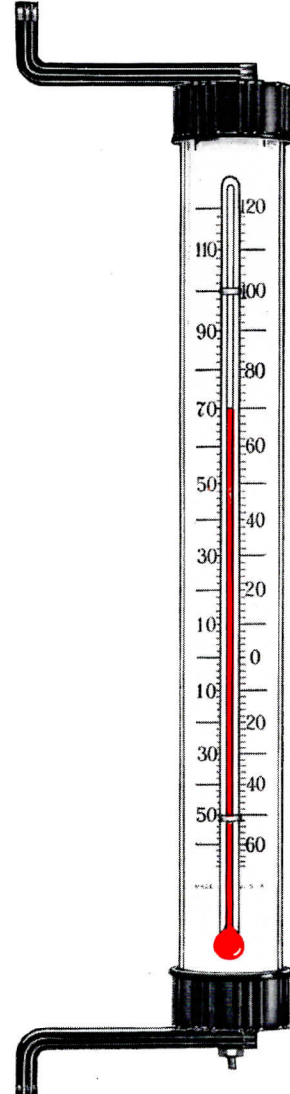

Cut 2/3 Size

Black Plastic Hanging Fixtures and Caps. Thermometer size 8 1/4" x 7/8" diam. glass tube enclosing white metal scale with black numerals. 7" red spirit filled tube. Packed individual boxes for bulk shipment. Shipping wt. per dozen approx. 4 lbs.