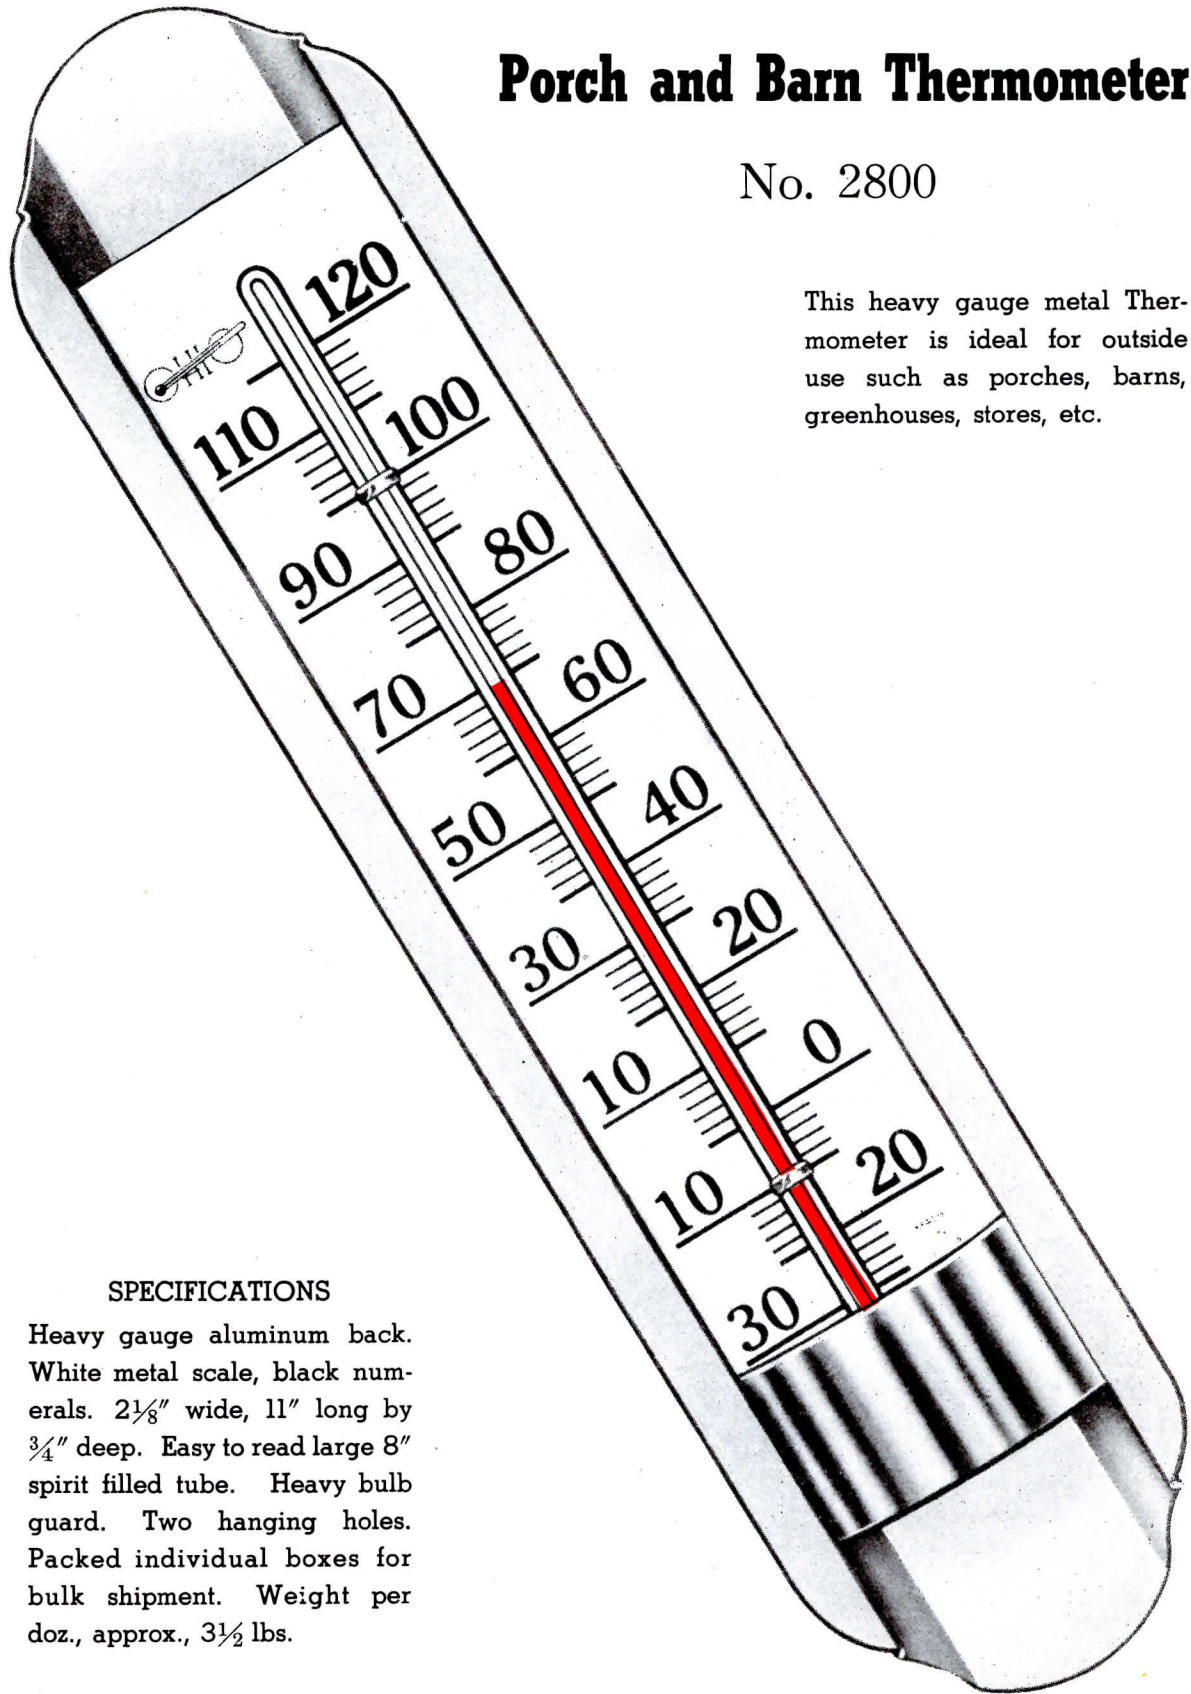

Porch and Barn Thermometer

No. 2800

This heavy gauge metal Thermometer is ideal for outside use such as porches, barns, greenhouses, stores, etc.

SPECIFICATIONS

Heavy gauge aluminum back. White metal scale, black numerals. $2\frac{1}{8}$ " wide, 11" long by $\frac{3}{4}$ " deep. Easy to read large 8" spirit filled tube. Heavy bulb guard. Two hanging holes. Packed individual boxes for bulk shipment. Weight per doz., approx., $3\frac{1}{2}$ lbs.

THE OHIO THERMOMETER COMPANY, SPRINGFIELD, OHIO