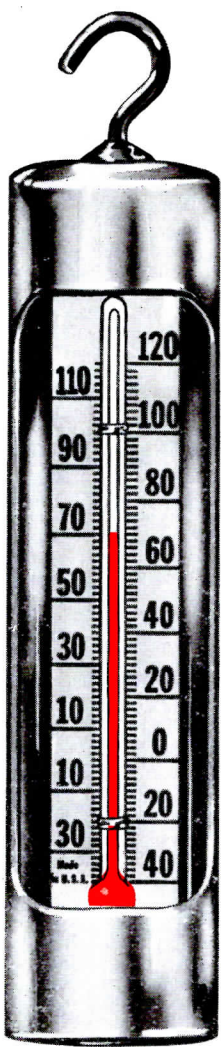

← Cut Actual Size

Heavy brass cased glass cylinder and 3" red spirit magnifying lens tube. Case polished nickel finish. Packed individual boxes for bulk shipment. Shipping wt. approx. 3 1/2 lbs. per doz.

731 D. F.