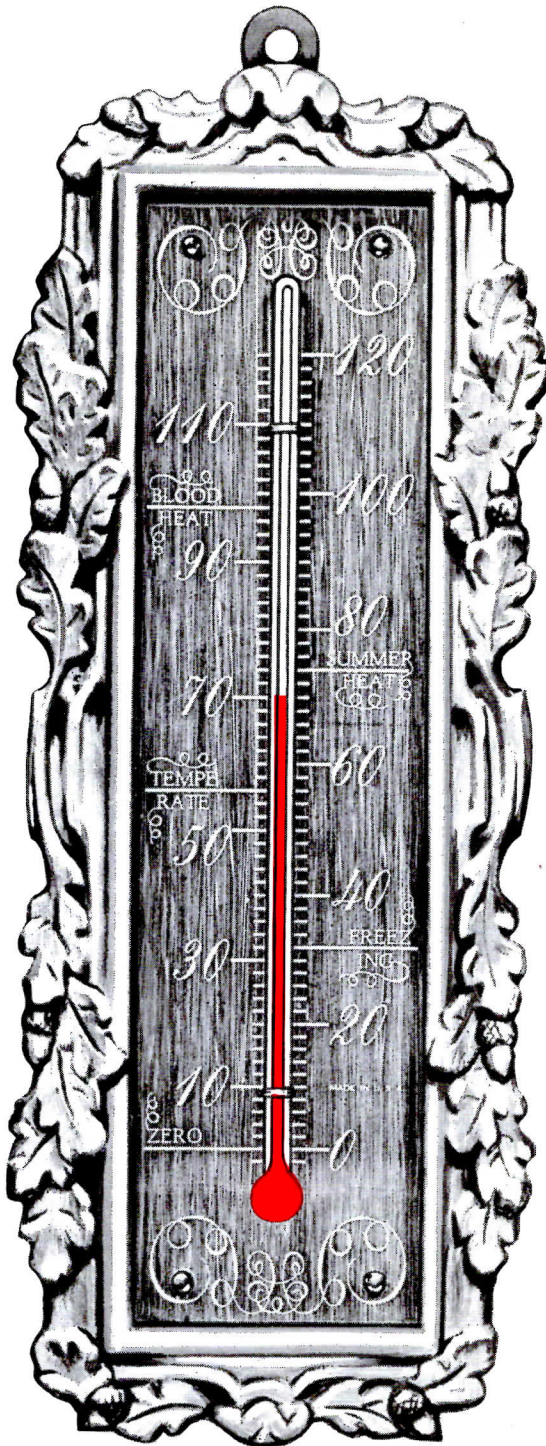

WALL THERMOMETERS

3507

Cut Actual Size

A beautifully carved plastic wood back Thermometer. Colors old ivory and walnut. Packed individual boxes, assorted, bulk shipment. Old style etched metal scale. 5" red spirit filled tube. Metal hanger. Shipping weight approx. 5 lbs. per doz.

THE OHIO THERMOMETER COMPANY, SPRINGFIELD, OHIO