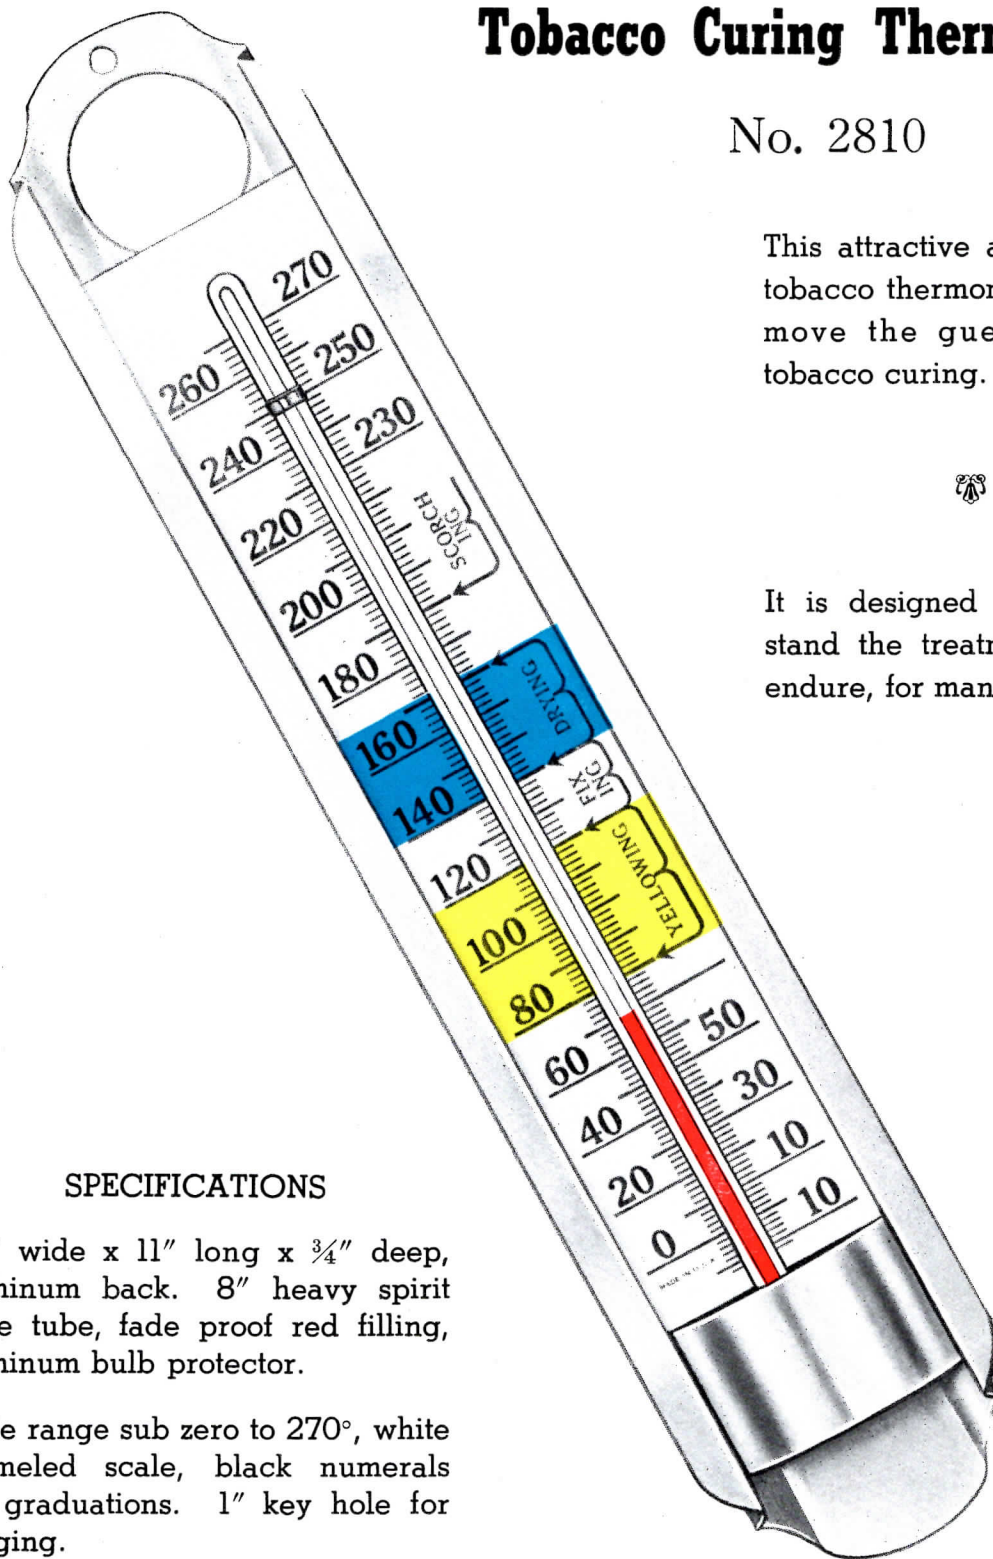

Tobacco Curing Thermometer

No. 2810

This attractive and accurate tobacco thermometer will remove the guess work in tobacco curing.

It is designed and built to stand the treatment it must endure, for many years.

SPECIFICATIONS

2 $\frac{1}{8}$ " wide x 11" long x $\frac{3}{4}$ " deep, aluminum back. 8" heavy spirit lense tube, fade proof red filling, aluminum bulb protector.

Scale range sub zero to 270°, white enameled scale, black numerals and graduations. 1" key hole for hanging.