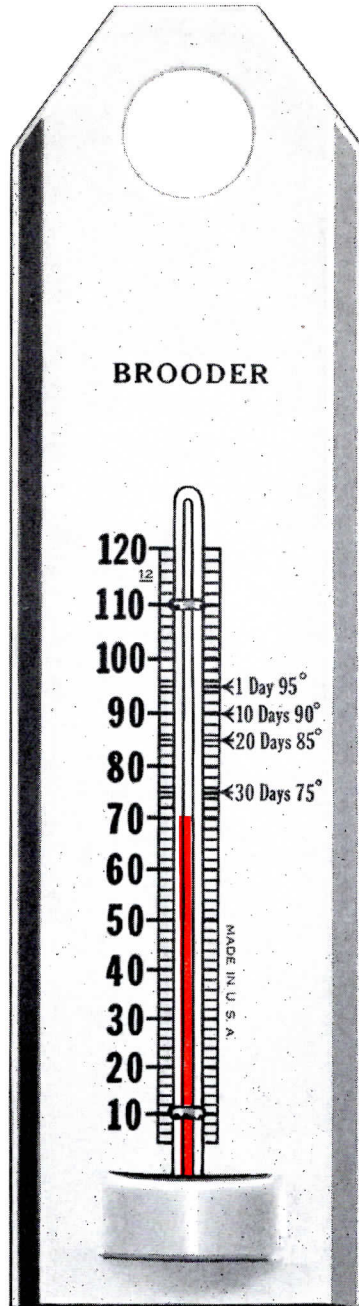

←
Cut actual size.

Size 1⅞" x 7" x ¼ flanges.

4" red spirit tube.

White enamel, metal back, black printing.

Shipping wt. approx. 4 lbs per doz.

25B