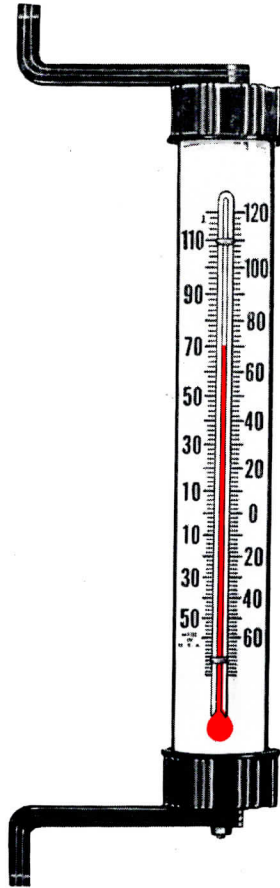

Cut 2/3 Size

Black Plastic Hanging Fixtures and Caps. Thermometer size 6 1/2" x 7/8" diam. glass tube enclosing white metal scale with black numerals. 5" red spirit filled tube. Packed individual boxes for bulk shipment. Shipping wt. per dozen approx. 3 lbs.

573