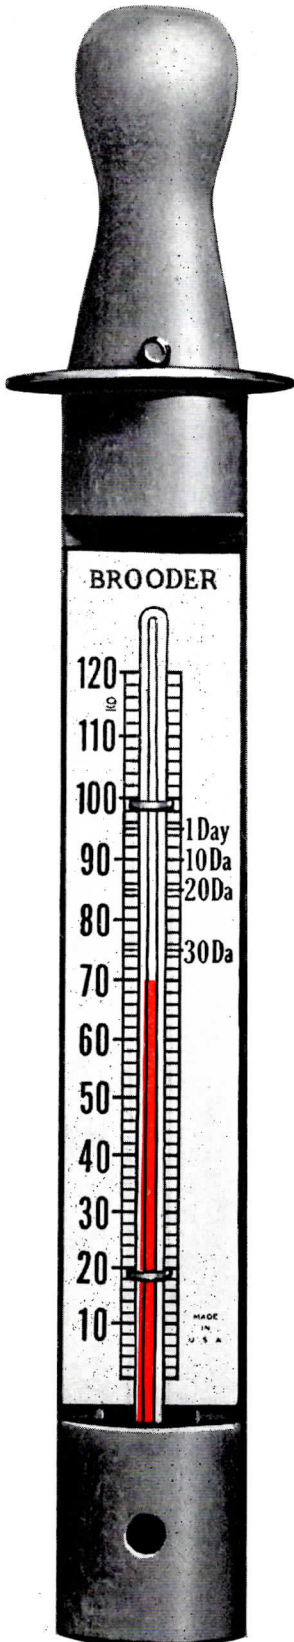

BROODER THERMOMETERS

4001

←
Cut actual size.

Size 1" x 8½"

Round Red stained wood mounting, top with metal washer to hold thermometer in position while in brooder. Metal scale, 5" red spirit tube.

Shipping wt. approx. 2½ lbs. per doz.

2404