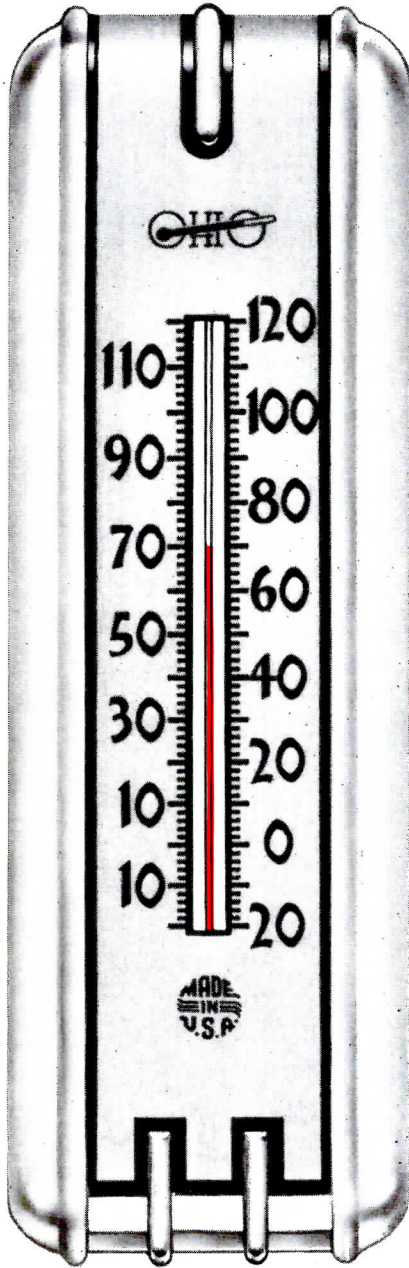

# WALL THERMOMETERS

7583

Cut  $\frac{3}{4}$  Size

Wood back Thermometer. White scale with black numerals and design. Border outline in either maroon or light green, assorted packing. Thermometer size  $2\frac{1}{4}'' \times 7\frac{3}{4}''$ . 5" red spirit filled tube. Metal hanger and bulb guard. 1 dozen per box for bulk shipment. Weight  $3\frac{1}{2}$  lbs. per dozen.

# Plastic Wall Thermometers

3521

Cut Actual Size

Modern in design. Ivory color plastic back on which is mounted aluminum color scale with black numerals. 4" red spirit filled tube. Metal hanger mounted on back. Packed in individual boxes for bulk shipment. Shipping wt. approx. 2½ lbs. per dozen.

7785

Cut  $\frac{3}{4}$  Size

Wood back Thermometer. White scale with black numerals and design. Beveled edges. Mahogany color. Metal hanger and bulb guard. Size  $2\frac{5}{8}$ " x 9". 7" red spirit filled tube. Packed in individual boxes for bulk shipment. Shipping wt. approx.  $3\frac{1}{2}$  lbs. per dozen.