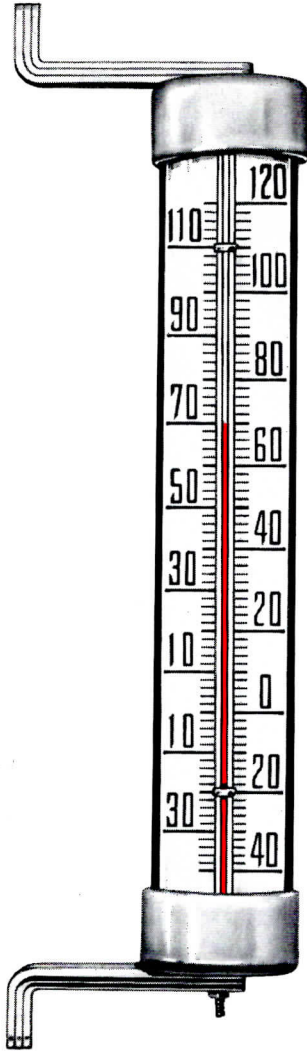

OUTSIDE WINDOW THERMOMETERS

550

Cut 2/3 Size

White Plastic Hanging Fixtures and Caps. Thermometer size 8" x 1 1/4" diam. glass tube enclosing white metal scale with black numerals. 7" red spirit filled tube. Packed individual boxes for bulk shipment. Shipping wt. per dozen approx. 4 lbs.

553