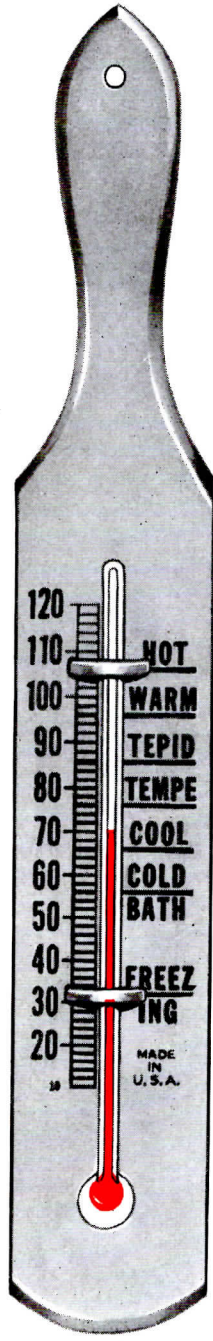

Bath and Refrigerator Thermometers

1006

← Cut 3/4 Size

Actual size 10" x 1 1/4" wood back Thermometer. Recessed 5" red spirit filled tube. Colors white, pink and blue, assorted. Packed individual boxes for bulk shipment. Shipping wt. approx. 1 1/2 lbs. per dozen.

731