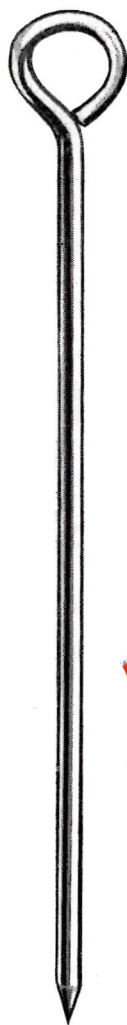

Roast Meat Thermometer

No. 4615