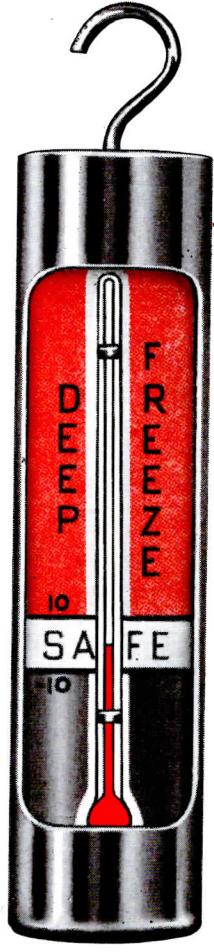

Cut Actual Size

Polished nickel finish on heavy brass cased glass cylinder, scale specifically designed for deep freeze units. 3" red spirit filled magnifying lens tube. Packed individual boxes for bulk shipment. Shipping weight approximately 3 1/2 lbs. per dozen.