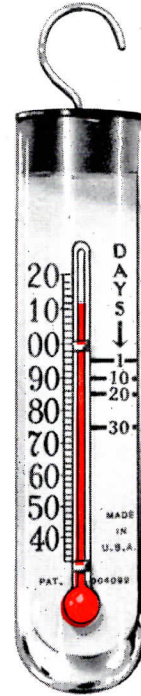

2404

←  
Cut actual size.

Size 1⅞" x 7" x ¼ flanges.

4" red spirit tube.

White enamel, metal back, black printing.

Shipping wt. approx. 4 lbs per doz.

25B

Size ¾" dia. x 3½" long.  
2" red spirit tube.