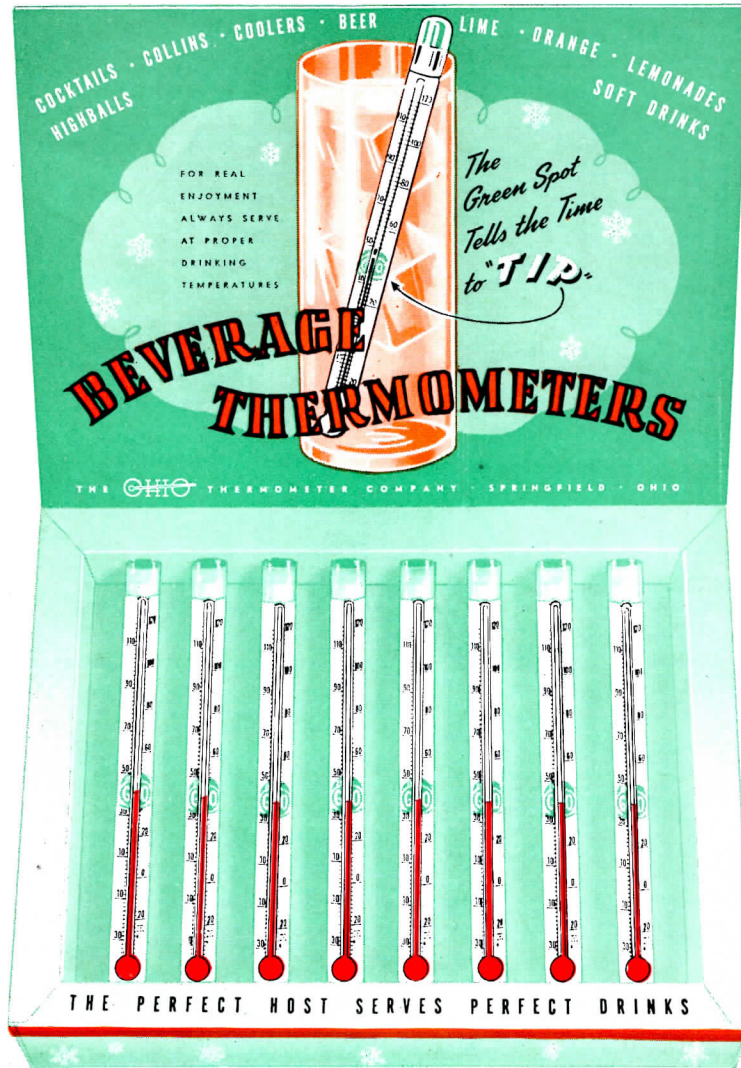

"The Perfect Host Serves Perfect Drinks"

No. 4521 Set

"THERMOMETER MUDDLERS"