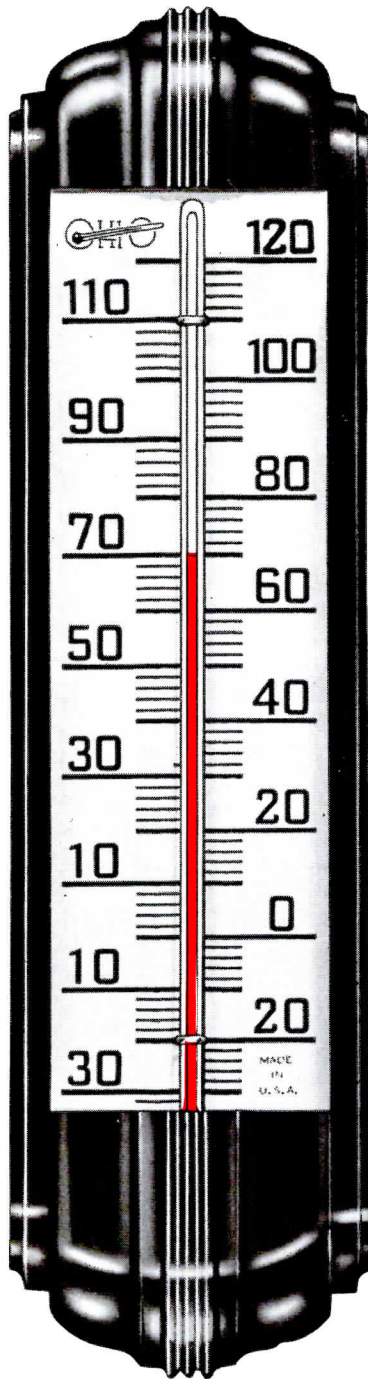

WALL THERMOMETERS

3800

Cut $\frac{3}{4}$ Size

Plastic back Thermometer. Colors black and mahogany assorted. Aluminum color metal scale, black numerals. 7" red spirit filled tube. Packed individual cartons for bulk shipment. Shipping wt. approx. 6 lbs. per dozen.

7785