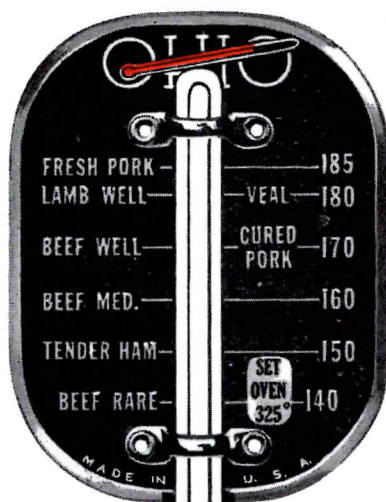

# "DOUBLE DUTY" cooking THERMOMETER

## DEEP FAT FRYING, CANDY, ICING and JELLY

Remove all "GUESS WORK" by using this sanitary glass cooking Thermometer. Mercury tube, easy to read aluminum scale. Over all length of thermometer 9". The Thermometer, utility clip and recipe direction book packed in attractive gift box. Shipping wt. per doz. approx. 4½ lbs. Cut actual size.

# Roast Meat Thermometer

No. 4615