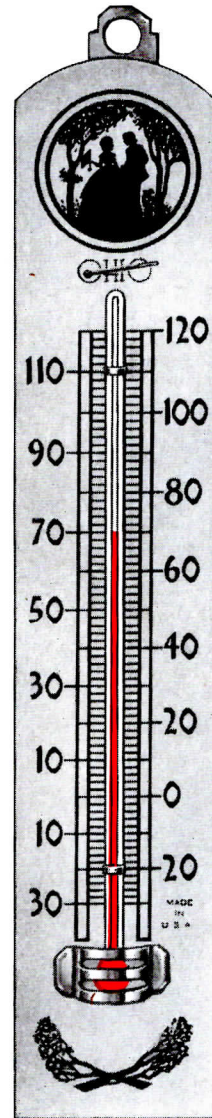

Cut $\frac{3}{4}$ Size

Hard wood back, natural finish, with black silhouette design and numerals. 5" red spirit filled tube. Metal bulb guard and hanger. Packed one dozen to carton for bulk shipment. Shipping weight approx. $2\frac{1}{2}$ lbs. per dozen.