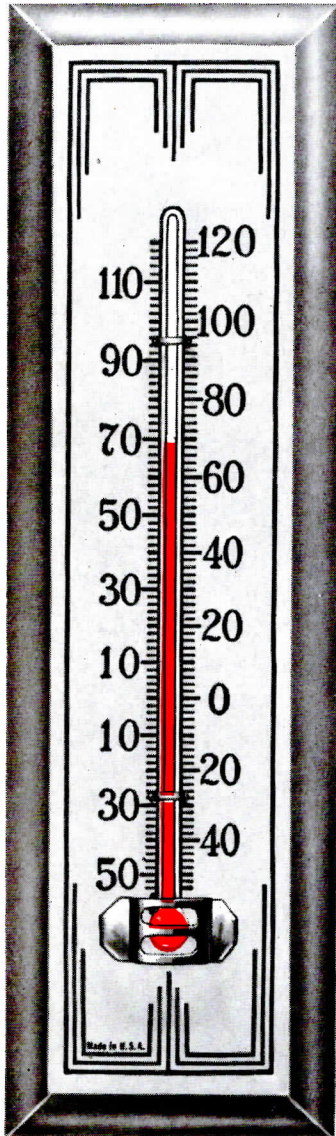

# WALL THERMOMETERS

7583

Cut  $\frac{3}{4}$  Size

Wood back Thermometer. White scale with black numerals and design. Border outline in either maroon or light green, assorted packing. Thermometer size  $2\frac{1}{4}'' \times 7\frac{3}{4}''$ . 5" red spirit filled tube. Metal hanger and bulb guard. 1 dozen per box for bulk shipment. Weight  $3\frac{1}{2}$  lbs. per dozen.