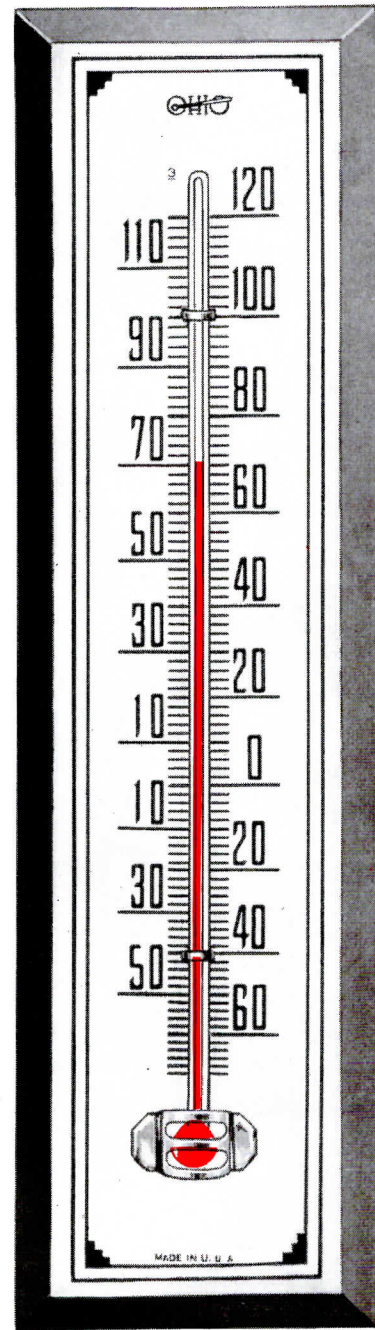

# WALL THERMOMETERS

7583

Cut  $\frac{3}{4}$  Size

Wood back Thermometer. White scale with black numerals and design. Border outline in either maroon or light green, assorted packing. Thermometer size  $2\frac{1}{4}'' \times 7\frac{3}{4}''$ . 5" red spirit filled tube. Metal hanger and bulb guard. 1 dozen per box for bulk shipment. Weight  $3\frac{1}{2}$  lbs. per dozen.

# Plastic Wall Thermometers

3521

Cut Actual Size

Modern in design. Ivory color plastic back on which is mounted aluminum color scale with black numerals. 4" red spirit filled tube. Metal hanger mounted on back. Packed in individual boxes for bulk shipment. Shipping wt. approx. 2½ lbs. per dozen.

7785

Cut  $\frac{3}{4}$  Size

Wood back Thermometer. White scale with black numerals and design. Beveled edges. Mahogany color. Metal hanger and bulb guard. Size  $2\frac{5}{8}$ " x 9". 7" red spirit filled tube. Packed in individual boxes for bulk shipment. Shipping wt. approx.  $3\frac{1}{2}$  lbs. per dozen.