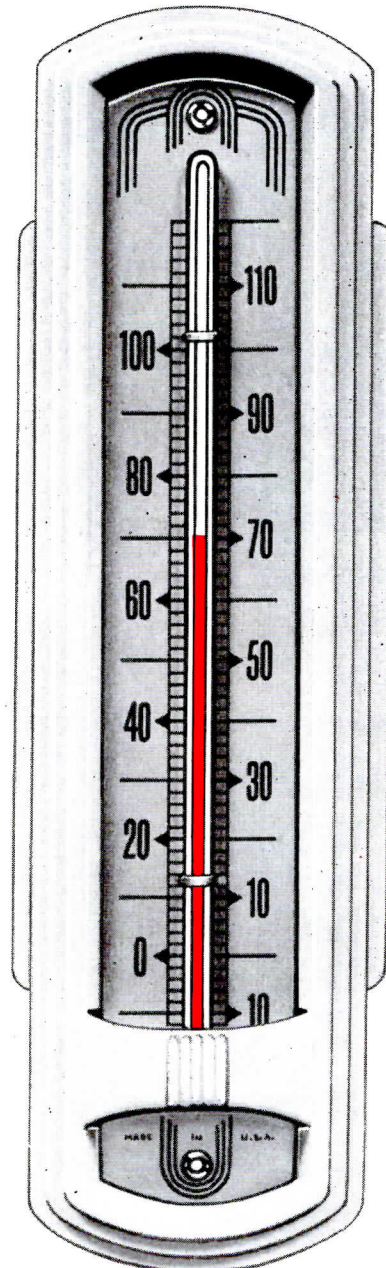

Cut Actual Size

Ivory color plastic back. Aluminum color metal scale. Black numerals and design. 5" red spirit filled tube. Bridge type bulb guard. Packed 1 dozen per box for bulk shipment. Shipping wt. approx. 2½ lbs. per dozen.