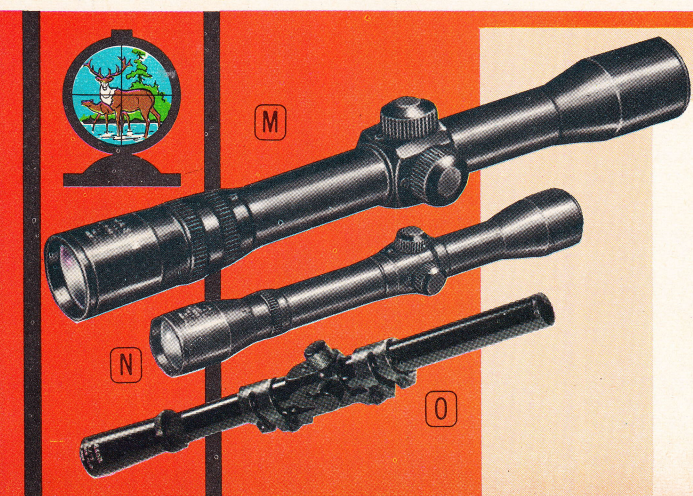

JASON'S DEPENDABLE RIFLESCOPES

SET YOUR SIGHTS FOR BETTER SHOOTING AIM QUICKLY, SHOOT ACCURATELY

1. All Jason Riflescopes feature fixed crosshair reticules, cemented construction throughout, fully coated optical system. Positive click stops for windage and elevation. Nitrogen filled for fog-proofing.
- (M) **3X-9X, 32mm. VARIABLE POWER.** Zoom instantly from 3 to 9 power. Bright, clear images at all powers. Versatility for hunting big or small game.
    852JL2995—Shpg. wt. 2 lbs. $55.00
  - (N) **4X 32mm.** Most popular general purpose scope brings targets 4 times closer, gives sharp detail. 10 lens optical system for maximum precision.
    851JL1995—Shpg. wt. 2 lbs. $37.50
  - (O) **4X 15mm.** Ideal for target shooting or in the field. Attaches quickly, easily to all .22 caliber rifles with grooved receivers.
    853JL650—Shpg. wt. 2 lbs. $11.50