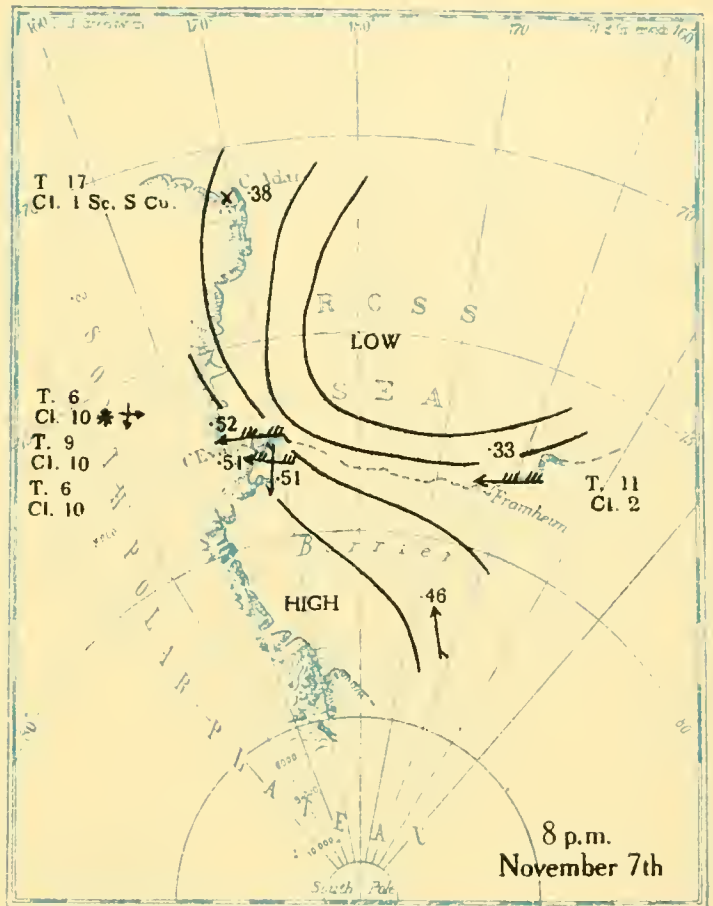

MBL/WHOI

0 0301 0051375 0

BRITISH ANTARCTIC EXPEDITION  
1910-1913

---

METEOROLOGY

Vol. II  
WEATHER MAPS  
AND  
PRESSURE CURVES

BY  
G. C. SIMPSON, D.Sc., F.R.S

Prepared under the directions of the  
Committee for the Publication of the Scientific Results  
Chairman, Col. H. G. Lyons, F.R.S

T.-23  
Cl. 1 S

T.-13  
Cl. 10

8 p.m.  
July 22nd

T.-24  
Cl. 1 S

T.-8  
Cl. 10  
‡

8 a.m.  
July 23rd

T.-25  
Cl. 0

T. 4  
Cl. 10

8 p.m.  
July 23rd

Altitudes in feet

Altitudes in feet

Altitudes in feet

Altitudes in feet

8 a.m.  
December 13th

8 p.m.  
December 13th

8 a.m.  
December 14th