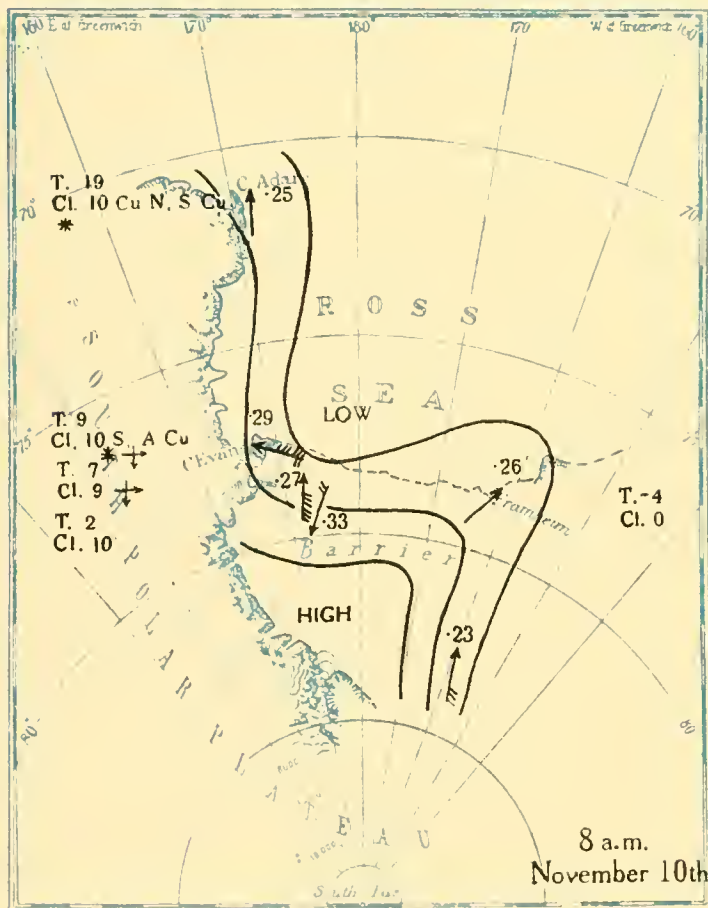

MBL/WHOI

0 0301 0051375 0

BRITISH ANTARCTIC EXPEDITION  
1910-1913

---

METEOROLOGY

Vol. II  
WEATHER MAPS  
AND  
PRESSURE CURVES

BY  
G. C. SIMPSON, D.Sc., F.R.S

Prepared under the directions of the  
Committee for the Publication of the Scientific Results  
Chairman, Col. H. G. Lyons, F.R.S

T.-23  
Cl. 1 S

T.-13  
Cl. 10

8 p.m.  
July 22nd

T.-24  
Cl. 1 S

T.-8  
Cl. 10  
‡

8 a.m.  
July 23rd

T.-25  
Cl. 0

T. 4  
Cl. 10

8 p.m.  
July 23rd

Altitudes in feet

Altitudes in feet

Altitudes in feet

Altitudes in feet

8 a.m.  
December 13th

8 p.m.  
December 13th

8 a.m.  
December 14th