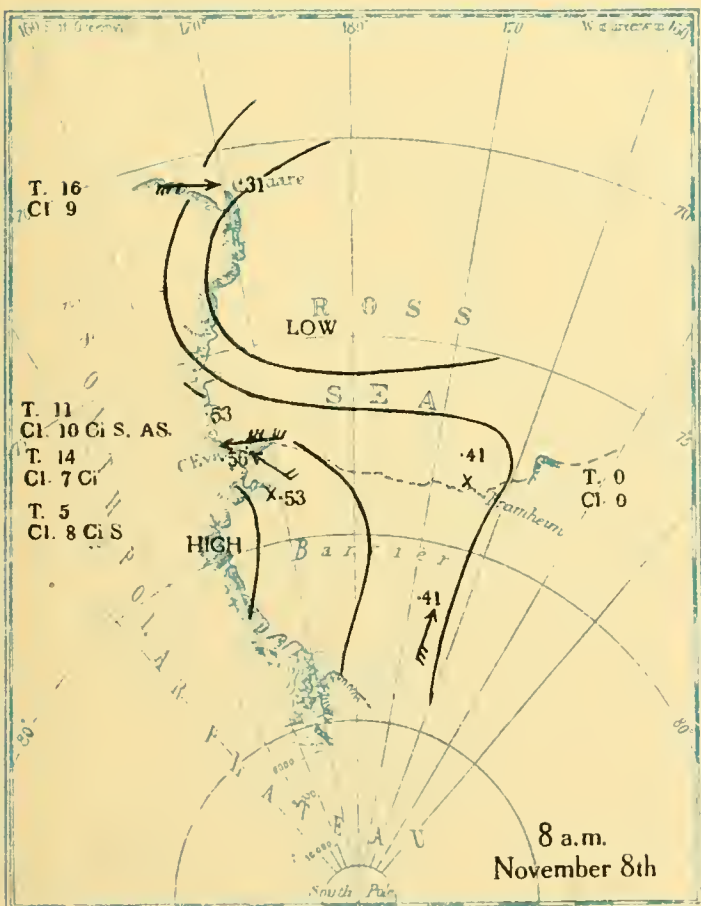

MBL/WHOI

0 0301 0051375 0

BRITISH ANTARCTIC EXPEDITION  
1910-1913

---

METEOROLOGY

Vol. II  
WEATHER MAPS  
AND  
PRESSURE CURVES

BY  
G. C. SIMPSON, D.Sc., F.R.S

Prepared under the directions of the  
Committee for the Publication of the Scientific Results  
Chairman, Col. H. G. Lyons, F.R.S

8 p.m.  
July 23rd

Altitudes in feet

Altitudes in feet

Altitudes in feet

Altitudes in feet

8 a.m.  
December 13th

8 p.m.  
December 13th

8 a.m.  
December 14th