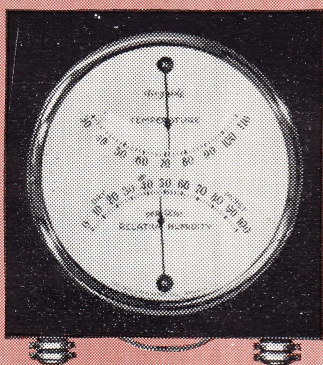

NO. 301

A new thermometer of unusual beauty. Small, graceful, easily read, extremely accurate. Embossed satin aluminum or frosted brass. Size 6" high and 1 $\frac{1}{4}$ " wide.

No. 301 Indoor Wall Thermometer.....Price \$0.75

ETON MODEL

PARK MODEL

KENT MODEL

NO. 301

ALTA MODEL

Airguide

B A R O M E T E R S

Will it remain fair all day? Will tomorrow bring rain? An Airguide Barometer in your home holds the answers to all such questions about the weather. Several models to choose from, all accurate, reliable, distinguished in appearance.