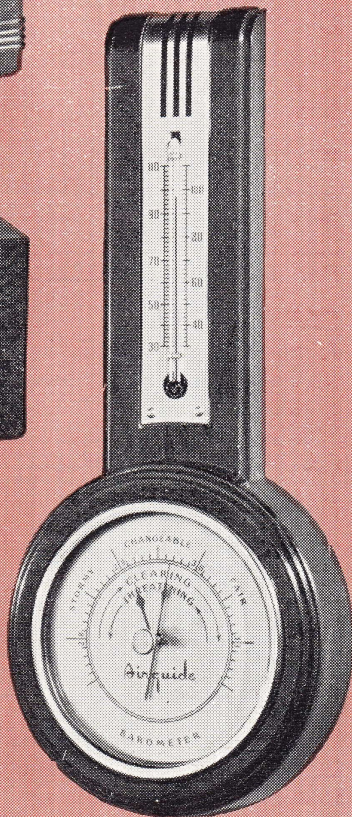

No. 202B Lake Model Barometer.....Price \$6.50

OXFORD MODEL

A handsome wall barometer of solid walnut. Dial and thermometer scale of rich, etched metal. Finest quality movement with altitude adjustment. Size 5" wide, 11" high, $1\frac{7}{16}$ " deep.

No. 203 Oxford Model Barometer.....Price \$10.00

LYNN MODEL

A very compact barometer of unusual design. Modern bakelite case, two tone metal dial. Available in black or walnut. Size $3\frac{3}{4}$ " wide, $2\frac{3}{4}$ " high, and $1\frac{3}{4}$ " deep.

No. 201 Lynn Model Barometer.....Price \$4.50

YORK MODEL

A precision instrument for home weather forecasting. In either black or walnut moulded bakelite case with bright metal trim. Adjustable for altitudes to 3,500 feet. Size $4\frac{5}{8}$ " wide, $4\frac{3}{4}$ " high, $1\frac{1}{16}$ " deep.

No. 200 York Model Barometer.....Price \$6.50

LAKE MODEL

LYNN MODEL

OXFORD MODEL

YORK MODEL