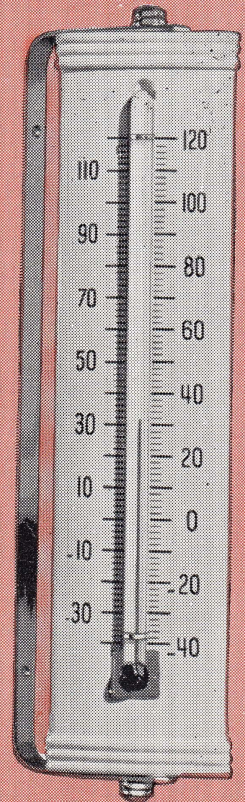

OUTDOOR THERMOMETERS

An Airguide Thermometer fastened outside your window will tell you at a glance the outdoor temperature, how to dress, how to regulate the furnace. An outdoor thermometer is a real convenience and a grand gift.

PITT MODEL

An unusually accurate and sensitive window mounting thermometer. Waterproof, all-metal case. Mounts in any position. Size $3\frac{7}{8}$ " diameter, $1\frac{3}{8}$ " deep.

No. 401 Pitt Model Thermometer.....Price $1.50

SPUR MODEL

A modern window thermometer. Bracket and frame are of polished chromium. White porcelain enamel scale. The thermometer tube has magnifying lens and non-fading bright red column. Size $9\frac{1}{2}$ " high, $3\frac{1}{4}$ " wide.

No. 400 Spur Model Thermometer.....Price $2.75

NO. 402

A new thermometer. Ivory vitreous enamel scale with black figures and graduations. Accuracy guaranteed. Cadmium plate finish. Size $8\frac{1}{2}$ " high, $2\frac{3}{4}$ " wide.

No. 402 Outdoor Window Thermometer.....Price $1.50

AIRGUIDE THREE-WAY UNIT

TRIO MODEL

A deluxe instrument which serves a three-fold purpose. Airguide Trio tells temperature, relative humidity, and forecasts weather changes. Case of moulded bakelite with chromium trim. Barometer has altitude adjustment. Size $5\frac{1}{4}$ " high, $4\frac{3}{4}$ " wide, $2\frac{1}{4}$ " deep.

No. 500 Airguide Trio....Price $9.75

NO. 402