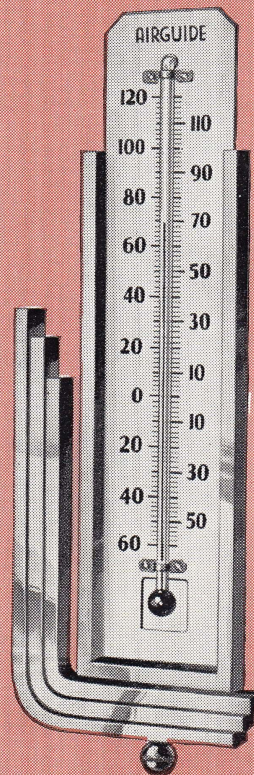

OUTDOOR THERMOMETERS

An Airguide Thermometer fastened outside your window will tell you at a glance the outdoor temperature, how to dress, how to regulate the furnace. An outdoor thermometer is a real convenience and a grand gift.

PITT MODEL

An unusually accurate and sensitive window mounting thermometer. Waterproof, all-metal case. Mounts in any position. Size $3\frac{7}{8}$ " diameter, $1\frac{3}{8}$ " deep.

No. 401 Pitt Model Thermometer.....Price $1.50

SPUR MODEL

A modern window thermometer. Bracket and frame are of polished chromium. White porcelain enamel scale. The thermometer tube has magnifying lens and non-fading bright red column. Size $9\frac{1}{2}$ " high, $3\frac{1}{4}$ " wide.

No. 400 Spur Model Thermometer.....Price $2.75

NO. 402

A new thermometer. Ivory vitreous enamel scale with black figures and graduations. Accuracy guaranteed. Cadmium plate finish. Size $8\frac{1}{2}$ " high, $2\frac{3}{4}$ " wide.

No. 402 Outdoor Window Thermometer.....Price $1.50

AIRGUIDE THREE-WAY UNIT

TRIO MODEL

A deluxe instrument which serves a three-fold purpose. Airguide Trio tells temperature, relative humidity, and forecasts weather changes. Case of moulded bakelite with chromium trim. Barometer has altitude adjustment. Size $5\frac{1}{4}$ " high, $4\frac{3}{4}$ " wide, $2\frac{1}{4}$ " deep.

No. 500 Airguide Trio....Price $9.75

SPUR MODEL