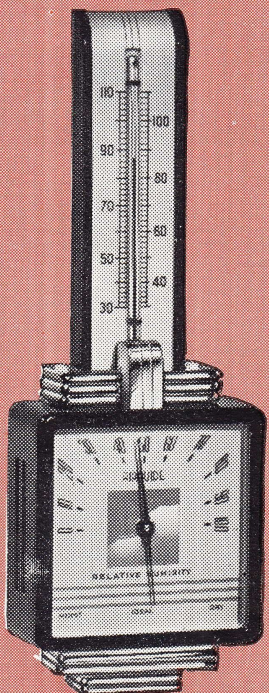

ETON MODEL

An attractive wall instrument in a modern case of black bakelite and chromium. Silver finish dial and scale. Size 7 $\frac{3}{4}$ " high, 2 $\frac{3}{4}$ " wide, and 1 $\frac{1}{8}$ " deep.

No. 101 Eton Model.....Price $3.50

PARK MODEL

A new style of desk instrument with humidity and temperature hands operating from a common center like a clock. Black bakelite case with chromium fittings. Size 4 $\frac{7}{8}$ " wide, 4 $\frac{1}{8}$ " high, and 1 $\frac{1}{4}$ " deep.

No. 102B Park Model.....Price $3.50

KENT MODEL

A handsome easel type model showing both temperature and relative humidity. In black or walnut bakelite case. Size 4 $\frac{5}{8}$ " wide, 4 $\frac{3}{4}$ " high, and 1 $\frac{1}{2}$ " deep.

No. 100 Kent Model.....Price $3.50

INDOOR THERMOMETERS

Every room in your home needs a thermometer! Airguide Indoor Thermometers are attractive in appearance, easy to read and are completely accurate.

ALTA MODEL

A beautiful desk thermometer in a case of polished chromium trimmed in black. Easy-to-read airplane type dial. Size 3 $\frac{7}{8}$ " high, 3-7/16" wide, and 1 $\frac{1}{4}$ " deep.

No. 300 Alta Model Thermometer.....Price $2.50

NO. 301

A new thermometer of unusual beauty. Small, graceful, easily read, extremely accurate. Embossed satin aluminum or frosted brass. Size 6" high and 1 $\frac{1}{4}$ " wide.

No. 301 Indoor Wall Thermometer.....Price $0.75

ETON MODEL