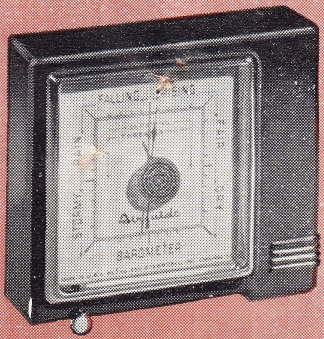

Airguide

B A R O M E T E R S

Will it remain fair all day? Will tomorrow bring rain? An Airguide Barometer in your home holds the answers to all such questions about the weather. Several models to choose from, all accurate, reliable, distinguished in appearance.

LAKE MODEL

A modern desk barometer of moulded black bakelite trimmed in chrome. Simplified dial markings for easy reading. Altitude adjustment. Size $4\frac{7}{8}$ " wide, $4\frac{1}{8}$ " high, $1\frac{1}{4}$ " deep.

No. 202B Lake Model Barometer.....Price $6.50

OXFORD MODEL

A handsome wall barometer of solid walnut. Dial and thermometer scale of rich, etched metal. Finest quality movement with altitude adjustment. Size 5" wide, 11" high, $1\frac{7}{16}$ " deep.

No. 203 Oxford Model Barometer.....Price $10.00

LYNN MODEL

A very compact barometer of unusual design. Modern bakelite case, two tone metal dial. Available in black or walnut. Size $3\frac{3}{4}$ " wide, $2\frac{3}{4}$ " high, and $1\frac{3}{4}$ " deep.

No. 201 Lynn Model Barometer.....Price $4.50

YORK MODEL

A precision instrument for home weather forecasting. In either black or walnut moulded bakelite case with bright metal trim. Adjustable for altitudes to 3,500 feet. Size $4\frac{5}{8}$ " wide, $4\frac{3}{4}$ " high, $1\frac{1}{16}$ " deep.

No. 200 York Model Barometer.....Price $6.50

LAKE MODEL