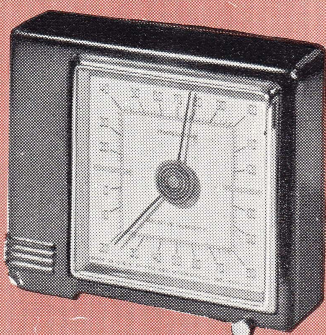

Air

AIR CONDITION INDICATORS

Discomfort at 72°—wintertime colds and coughs prove that a thermometer does not tell the whole story. You need an Airguide Air Condition Indicator which tells both *humidity* and temperature. Makes the perfect gift.

ETON MODEL

An attractive wall instrument in a modern case of black bakelite and chromium. Silver finish dial and scale. Size 7 $\frac{3}{4}$ " high, 2 $\frac{3}{4}$ " wide, and 1 $\frac{1}{8}$ " deep.

No. 101 Eton Model.....Price $3.50

PARK MODEL

A new style of desk instrument with humidity and temperature hands operating from a common center like a clock. Black bakelite case with chromium fittings. Size 4 $\frac{7}{8}$ " wide, 4 $\frac{1}{8}$ " high, and 1 $\frac{1}{4}$ " deep.

No. 102B Park Model.....Price $3.50

KENT MODEL

A handsome easel type model showing both temperature and relative humidity. In black or walnut bakelite case. Size 4 $\frac{5}{8}$ " wide, 4 $\frac{3}{4}$ " high, and 1 $\frac{1}{2}$ " deep.

No. 100 Kent Model.....Price $3.50

INDOOR THERMOMETERS

Every room in your home needs a thermometer! Airguide Indoor Thermometers are attractive in appearance, easy to read and are completely accurate.

ALTA MODEL

A beautiful desk thermometer in a case of polished chromium trimmed in black. Easy-to-read airplane type dial. Size 3 $\frac{7}{8}$ " high, 3-7/16" wide, and 1 $\frac{1}{4}$ " deep.

No. 300 Alta Model Thermometer.....Price $2.50

NO. 301

A new thermometer of unusual beauty. Small, graceful, easily read, extremely accurate. Embossed satin aluminum or frosted brass. Size 6" high and 1 $\frac{1}{4}$ " wide.

No. 301 Indoor Wall Thermometer.....Price $0.75

PARK MODEL