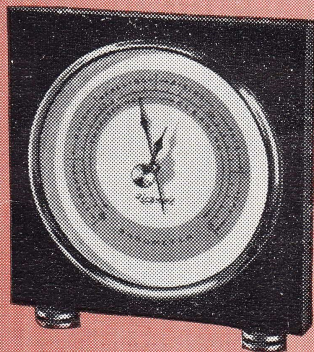

No. 201 Lynn Model Barometer.....Price \$4.50

YORK MODEL

A precision instrument for home weather forecasting. In either black or walnut moulded bakelite case with bright metal trim. Adjustable for altitudes to 3,500 feet. Size $4\frac{5}{8}$ " wide, $4\frac{3}{4}$ " high, $1\frac{1}{16}$ " deep.

No. 200 York Model Barometer.....Price \$6.50

LAKE MODEL

LYNN MODEL

OXFORD MODEL

YORK MODEL