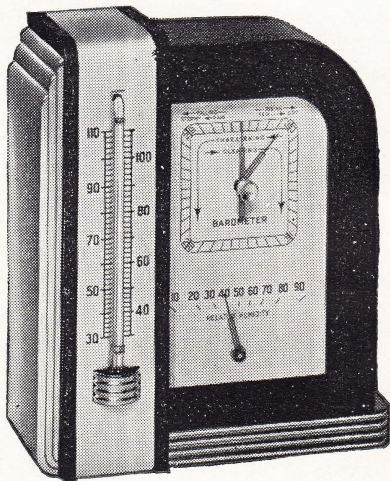

SPUR MODEL

A modern window thermometer. Bracket and frame are of polished chromium. White porcelain enamel scale. The thermometer tube has magnifying lens and non-fading bright red column. Size $9\frac{1}{2}$ " high, $3\frac{1}{4}$ " wide.

No. 400 Spur Model Thermometer.....Price \$2.75

NO. 402

A new thermometer. Ivory vitreous enamel scale with black figures and graduations. Accuracy guaranteed. Cadmium plate finish. Size $8\frac{1}{2}$ " high, $2\frac{3}{4}$ " wide.

No. 402 Outdoor Window Thermometer.....Price \$1.50

AIRGUIDE THREE-WAY UNIT

TRIO MODEL

A deluxe instrument which serves a three-fold purpose. Airguide Trio tells temperature, relative humidity, and forecasts weather changes. Case of moulded bakelite with chromium trim. Barometer has altitude adjustment. Size $5\frac{1}{4}$ " high, $4\frac{3}{4}$ " wide, $2\frac{1}{4}$ " deep.