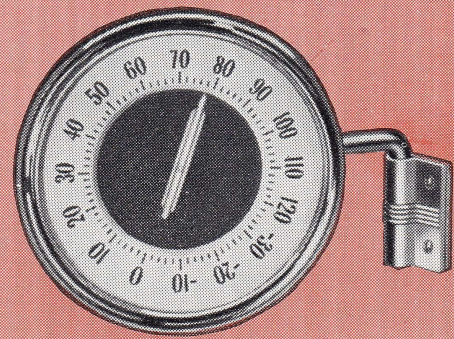

No. 402 Outdoor Window Thermometer.....Price \$1.50

AIRGUIDE THREE-WAY UNIT

TRIO MODEL

A deluxe instrument which serves a three-fold purpose. Airguide Trio tells temperature, relative humidity, and forecasts weather changes. Case of moulded bakelite with chromium trim. Barometer has altitude adjustment. Size $5\frac{1}{4}$ " high, $4\frac{3}{4}$ " wide, $2\frac{1}{4}$ " deep.

No. 500 Airguide Trio....Price \$9.75

PITT MODEL

NO. 402

SPUR MODEL

Air

AIR CONDITION INDICATORS

Discomfort at 72°—wintertime colds and coughs prove that a thermometer does not tell the whole story. You need an Airguide Air Condition Indicator which tells both *humidity* and temperature. Makes the perfect gift.

ETON MODEL

An attractive wall instrument in a modern case of black bakelite and chromium. Silver finish dial and scale. Size 7 $\frac{3}{4}$ " high, 2 $\frac{3}{4}$ " wide, and 1 $\frac{1}{8}$ " deep.

No. 101 Eton Model.....Price \$3.50