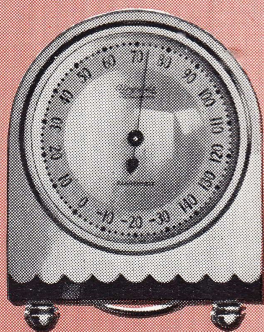

NO. 301

A new thermometer of unusual beauty. Small, graceful, easily read, extremely accurate. Embossed satin aluminum or frosted brass. Size 6" high and 1 $\frac{1}{4}$ " wide.

No. 301 Indoor Wall Thermometer.....Price \$0.75

ETON MODEL

PARK MODEL

KENT MODEL

NO. 301

ALTA MODEL

Airguide

B A R O M E T E R S

Will it remain fair all day? Will tomorrow bring rain? An Airguide Barometer in your home holds the answers to all such questions about the weather. Several models to choose from, all accurate, reliable, distinguished in appearance.

LAKE MODEL

A modern desk barometer of moulded black bakelite trimmed in chrome. Simplified dial markings for easy reading. Altitude adjustment. Size $4\frac{7}{8}$ " wide, $4\frac{1}{8}$ " high, $1\frac{1}{4}$ " deep.

No. 202B Lake Model Barometer.....Price \$6.50

OXFORD MODEL

A handsome wall barometer of solid walnut. Dial and thermometer scale of rich, etched metal. Finest quality movement with altitude adjustment. Size 5" wide, 11" high, $1\frac{7}{16}$ " deep.